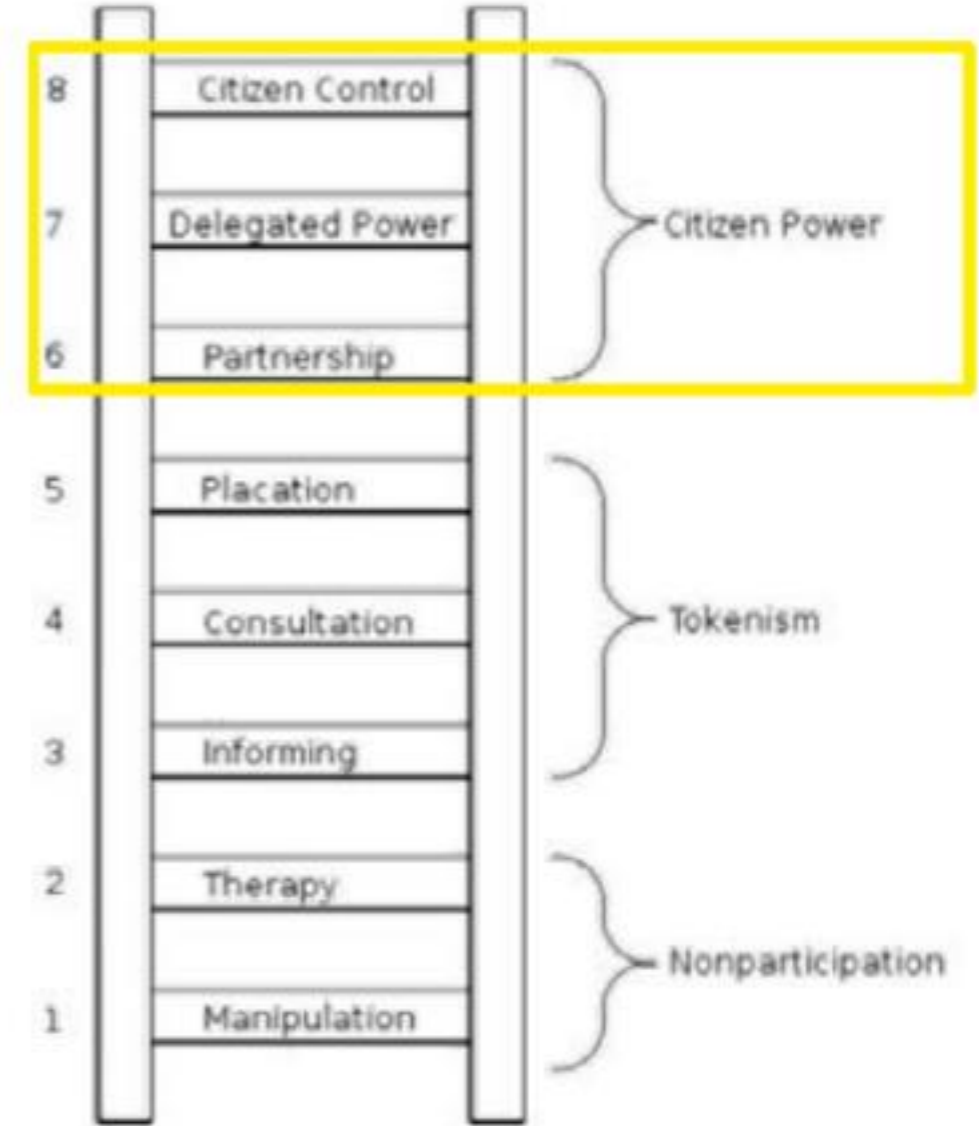

Rowa Elzain
Managing Coordinator
Co-founder
elzain@mctspacelab.com

Shaharin Annisa
Research & Tools Coordinator
Co-founder
annisa@mctspacelab.com

Nushrat Jahan
Media Coordinator
jahan@mctspacelab.com

ARNSTEIN'S LADDER OF PARTICIPATION