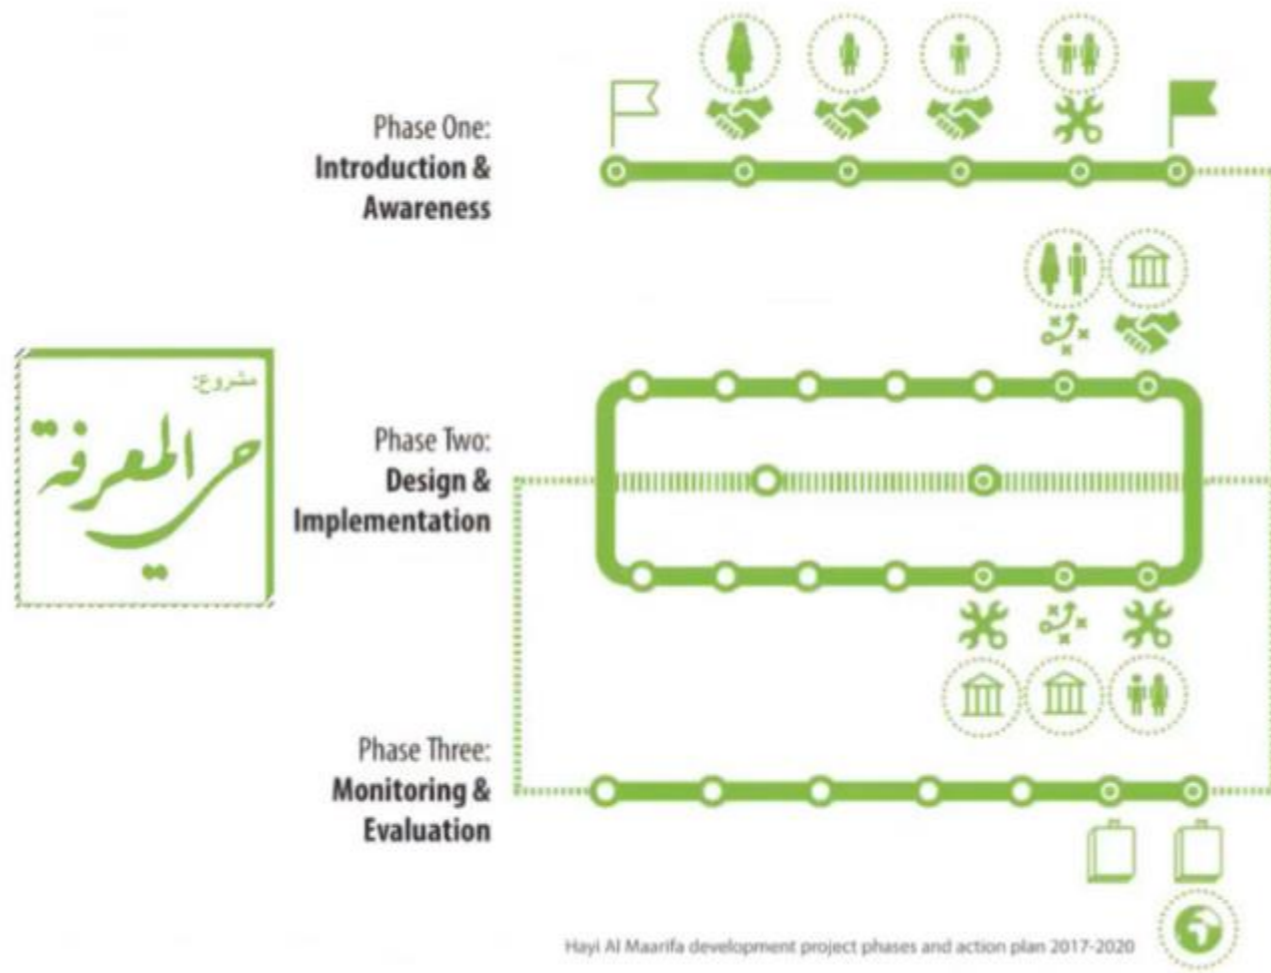

Rowa Elzain
Managing Coordinator
Co-founder
elzain@mctspacelab.com

Shaharin Annisa
Research & Tools Coordinator
Co-founder
annisa@mctspacelab.com

Nushrat Jahan
Media Coordinator
jahan@mctspacelab.com

ARNSTEIN'S LADDER OF PARTICIPATION