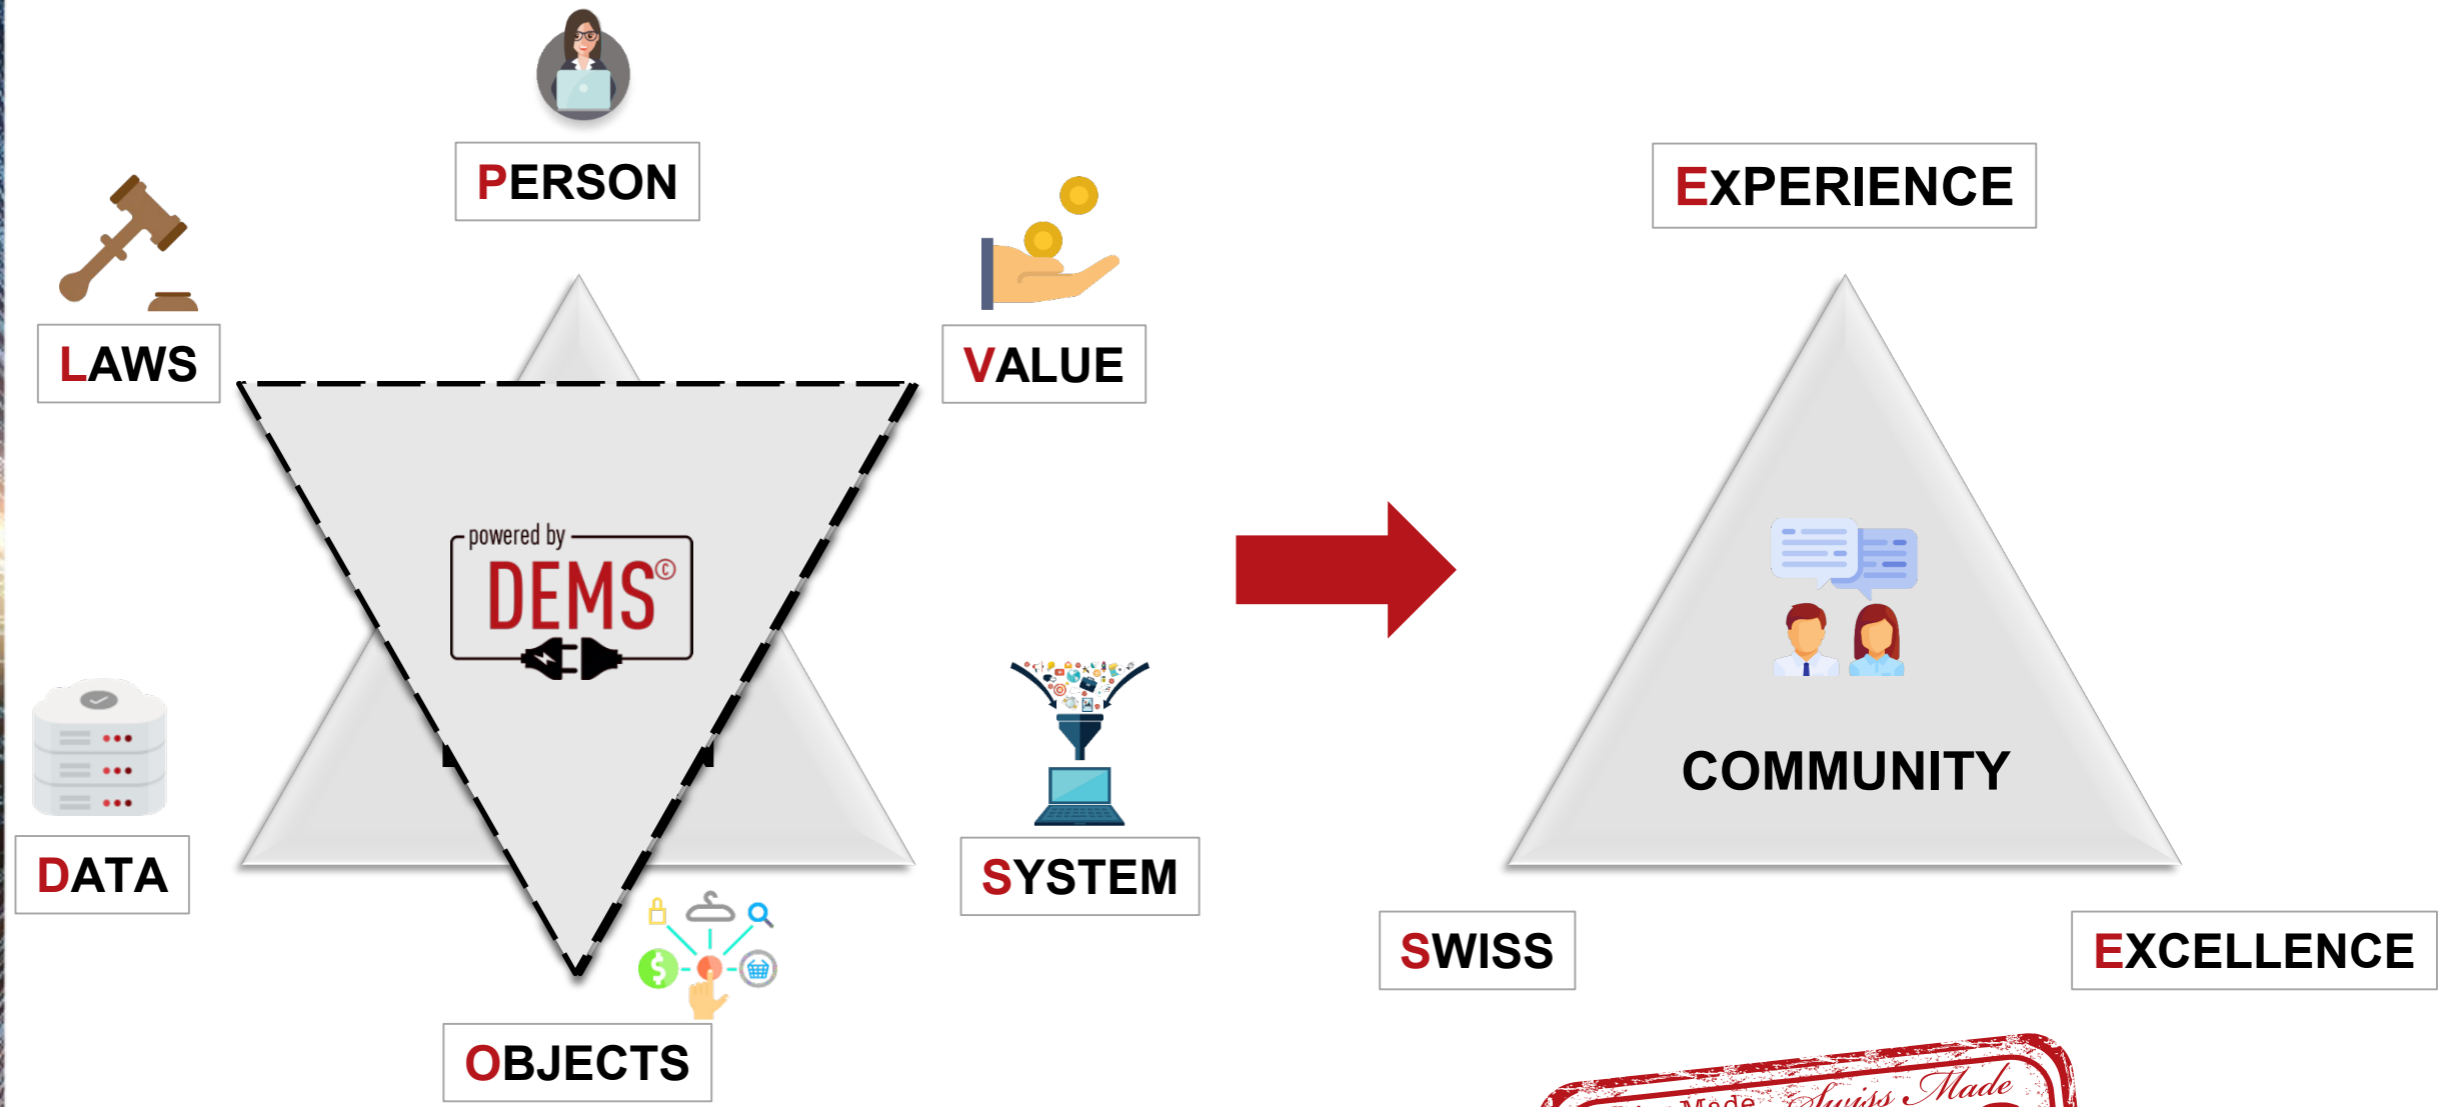

DEMS AI: THE DATA EXCELLENCE MANAGEMENT SYSTEM TO SERVE AND GUIDE A SOCIETY OF EXCELLENCE GOVERNED BY VALUE

MAXIMIZE THE BUSINESS VALUE OF ENTERPRISE
DATA

Dr. Walid el Abed

A NIXUS generation system to handle the paradox and empower sustainable value creation

‘Govern by value@’

The new paradigm shift

ALIGN YOUR PHYSICAL WORLD

GOVERN BY VALUE WITH LOV

DEMS ENABLES PERMANENT DIALOGUE WITH YOUR NATURAL LANGUAGE

ENJOY SWISS EXCELLENCE!

**WHO SAID DATA
ISN'T SEXY?**