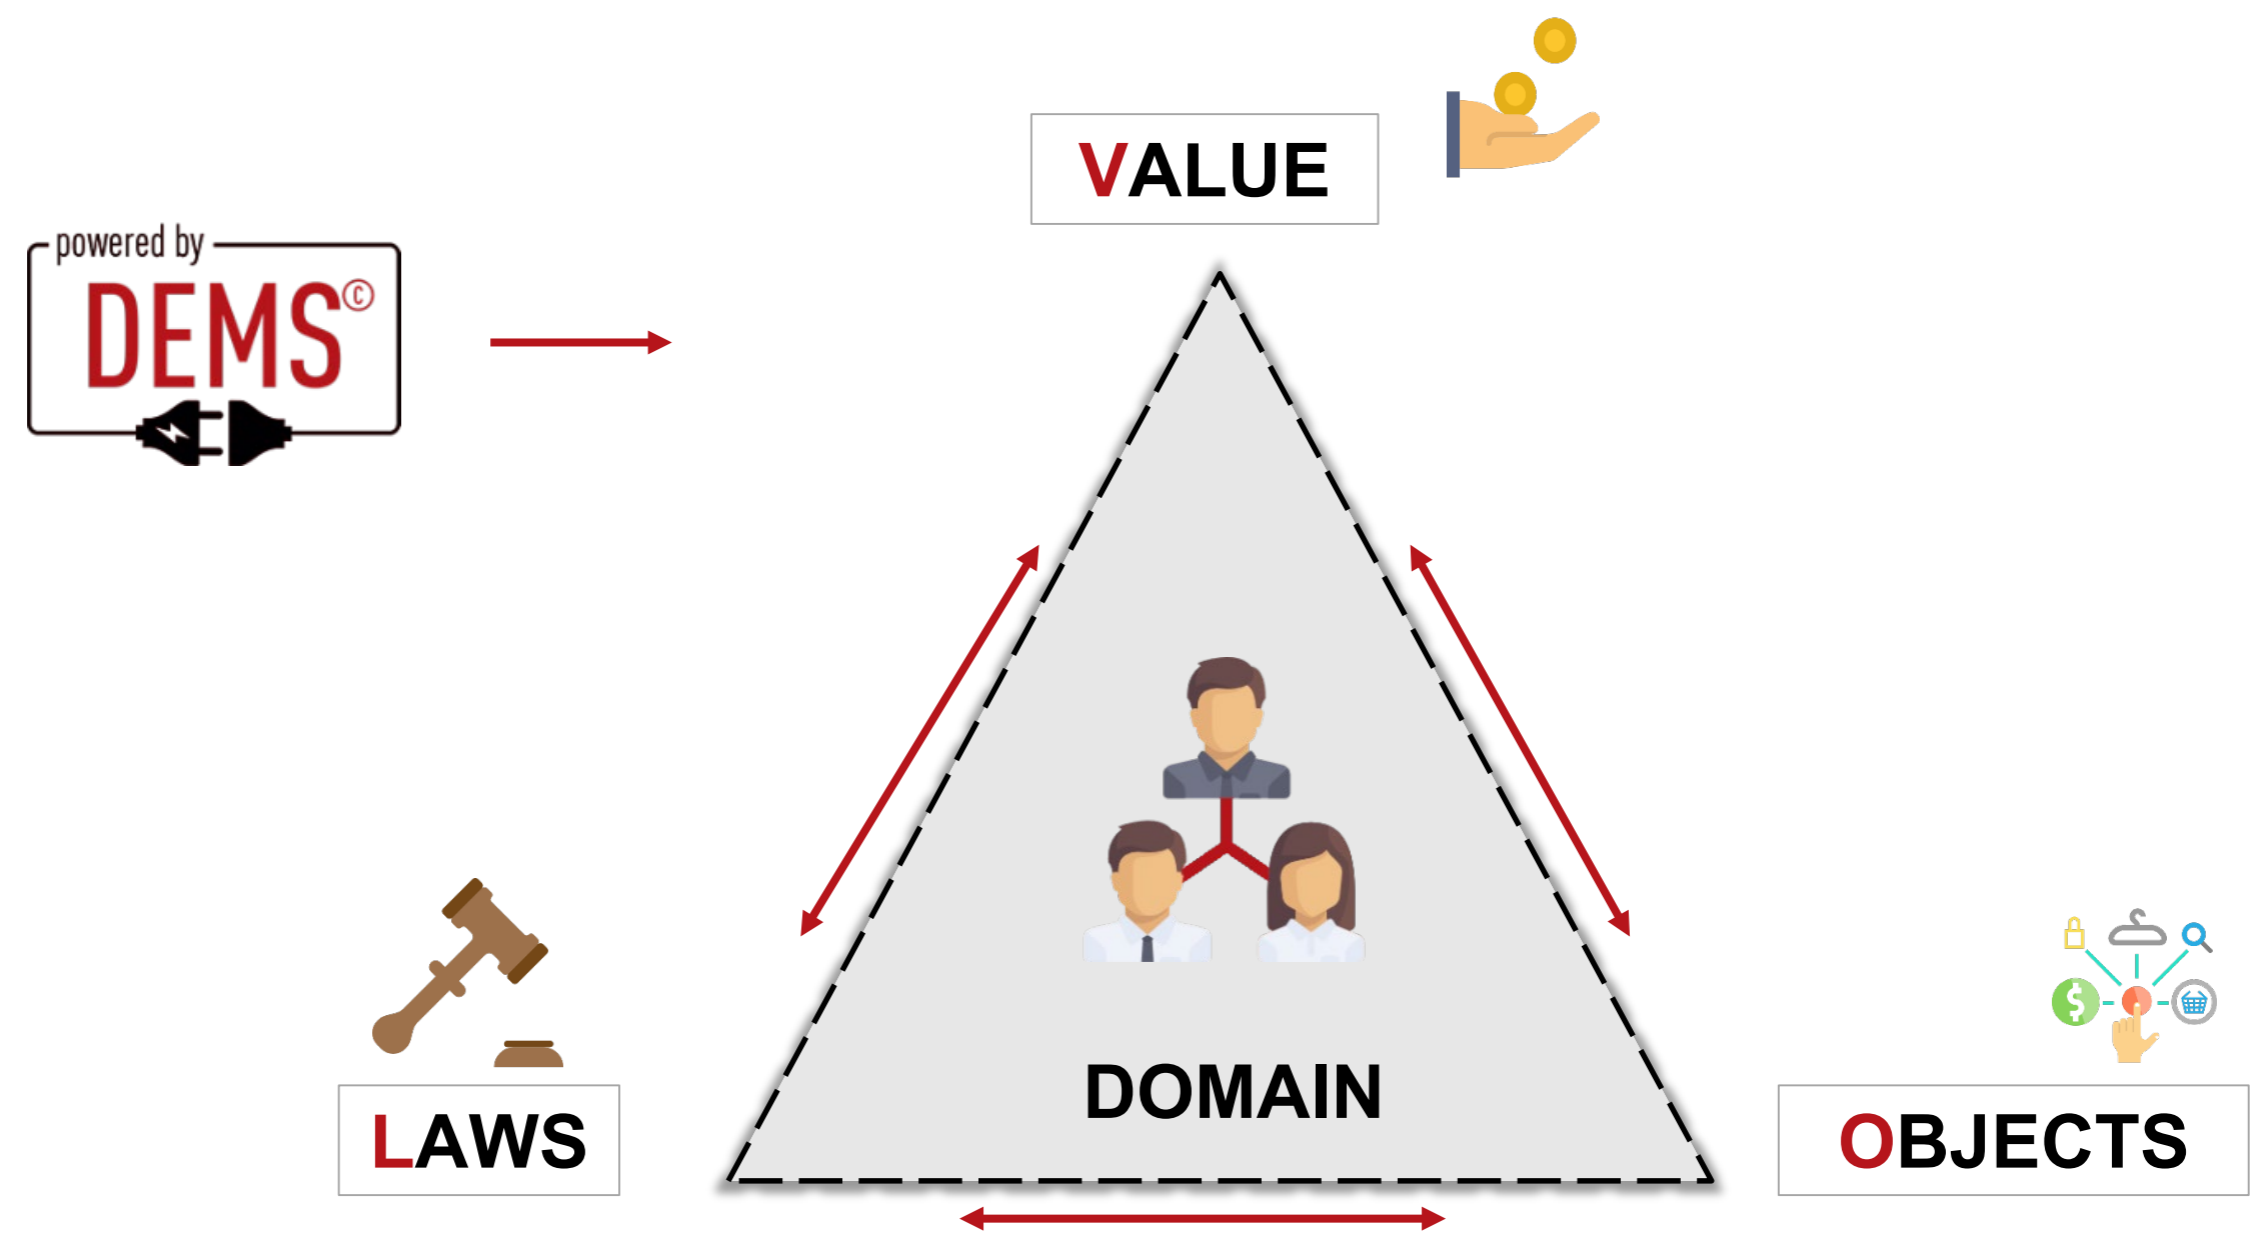

DEMS AI: THE DATA EXCELLENCE MANAGEMENT SYSTEM TO SERVE AND GUIDE A SOCIETY OF EXCELLENCE GOVERNED BY VALUE

MAXIMIZE THE BUSINESS VALUE OF ENTERPRISE
DATA

Dr. Walid el Abed

A NIXUS generation system to handle the paradox and empower sustainable value creation

‘Govern by value@’

The new paradigm shift

ALIGN YOUR PHYSICAL WORLD

GOVERN BY VALUE WITH LOV

DEMS ENABLES PERMANENT DIALOGUE WITH YOUR NATURAL LANGUAGE

ENJOY SWISS EXCELLENCE!

**WHO SAID DATA
ISN'T SEXY?**