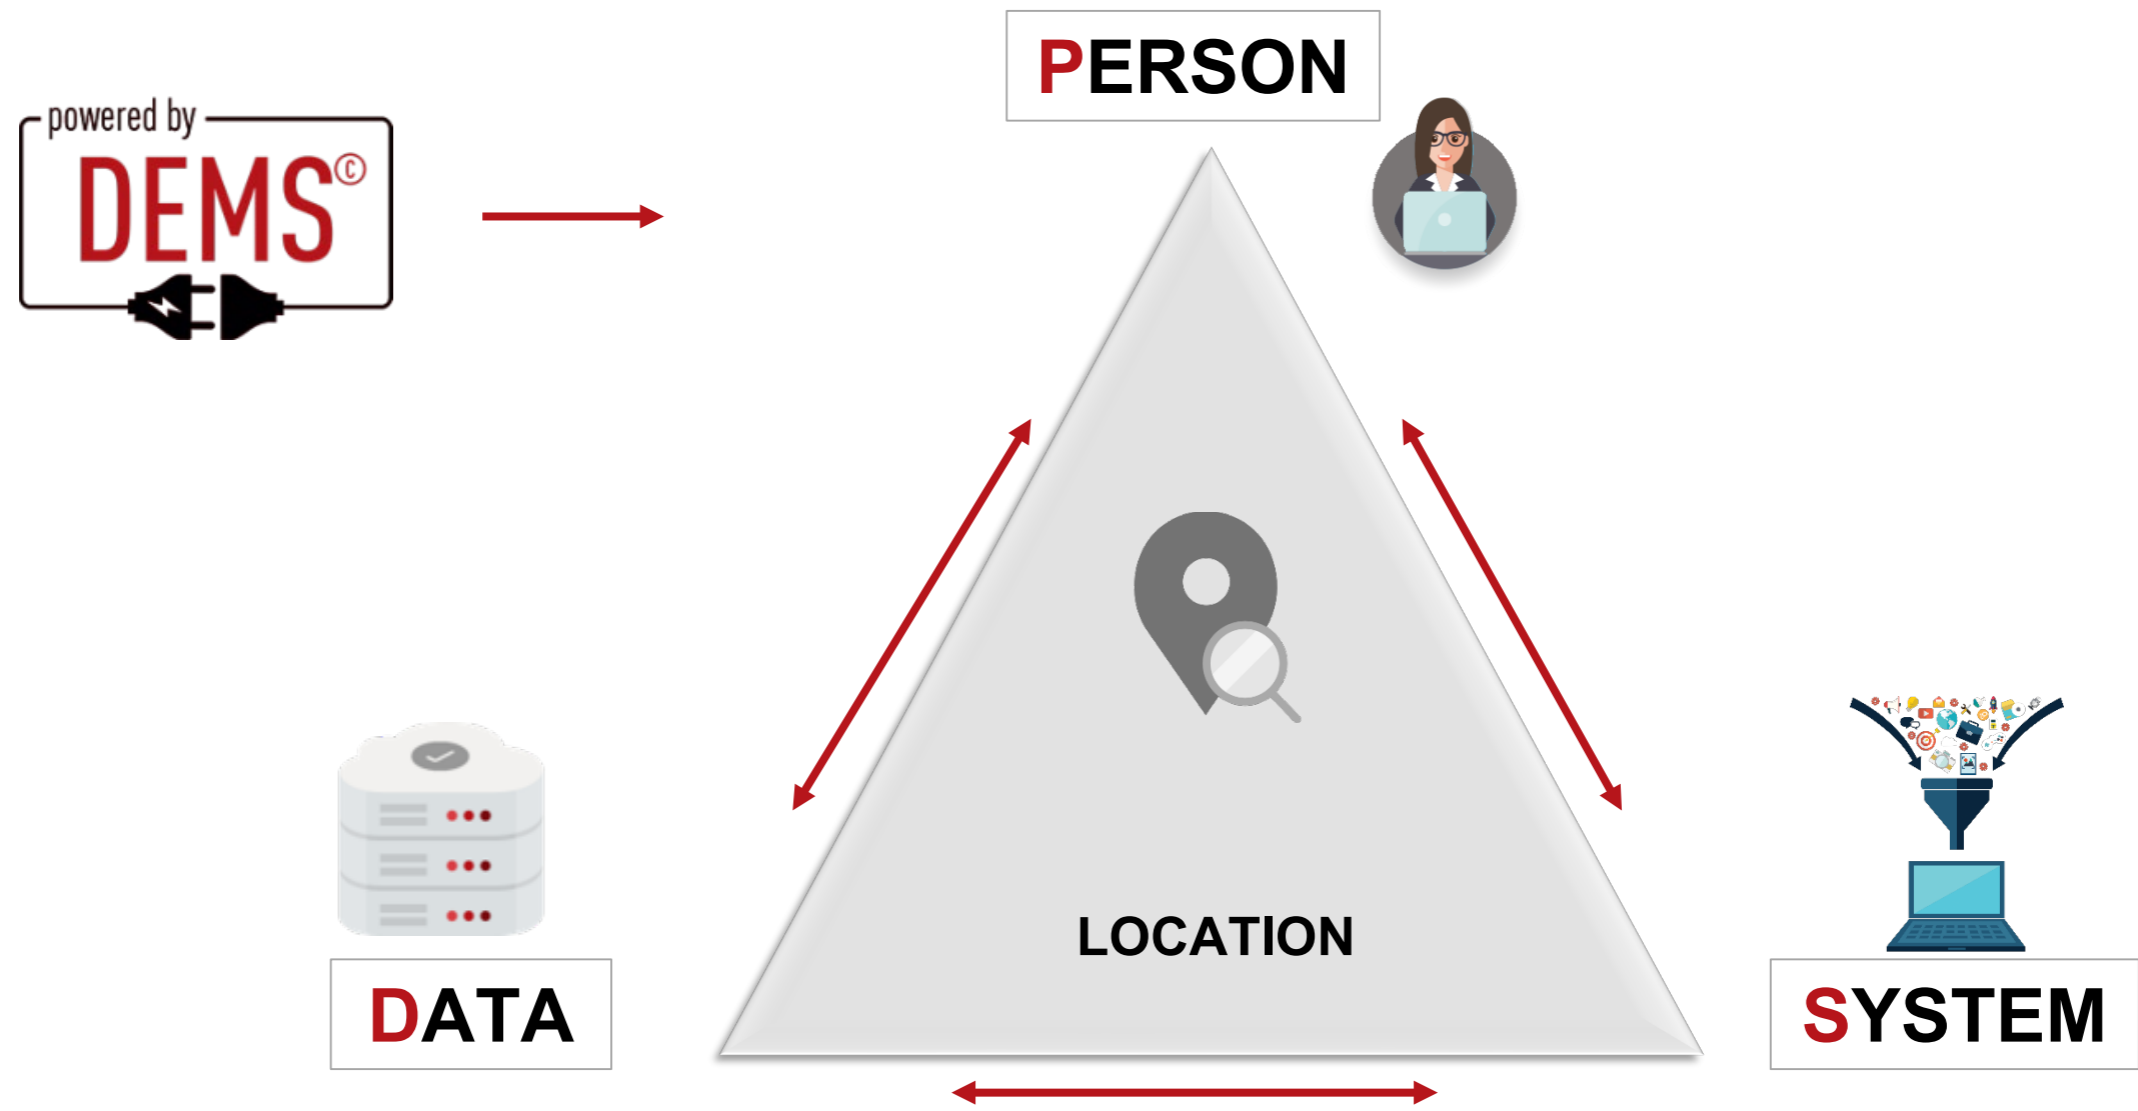

DEMS AI: THE DATA EXCELLENCE MANAGEMENT SYSTEM TO SERVE AND GUIDE A SOCIETY OF EXCELLENCE GOVERNED BY VALUE

MAXIMIZE THE BUSINESS VALUE OF ENTERPRISE
DATA

Dr. Walid el Abed

A NIXUS generation system to handle the paradox and empower sustainable value creation

‘Govern by value@’

The new paradigm shift

ALIGN YOUR PHYSICAL WORLD

GOVERN BY VALUE WITH LOV

DEMS ENABLES PERMANENT DIALOGUE WITH YOUR NATURAL LANGUAGE

ENJOY SWISS EXCELLENCE!

**WHO SAID DATA
ISN'T SEXY?**