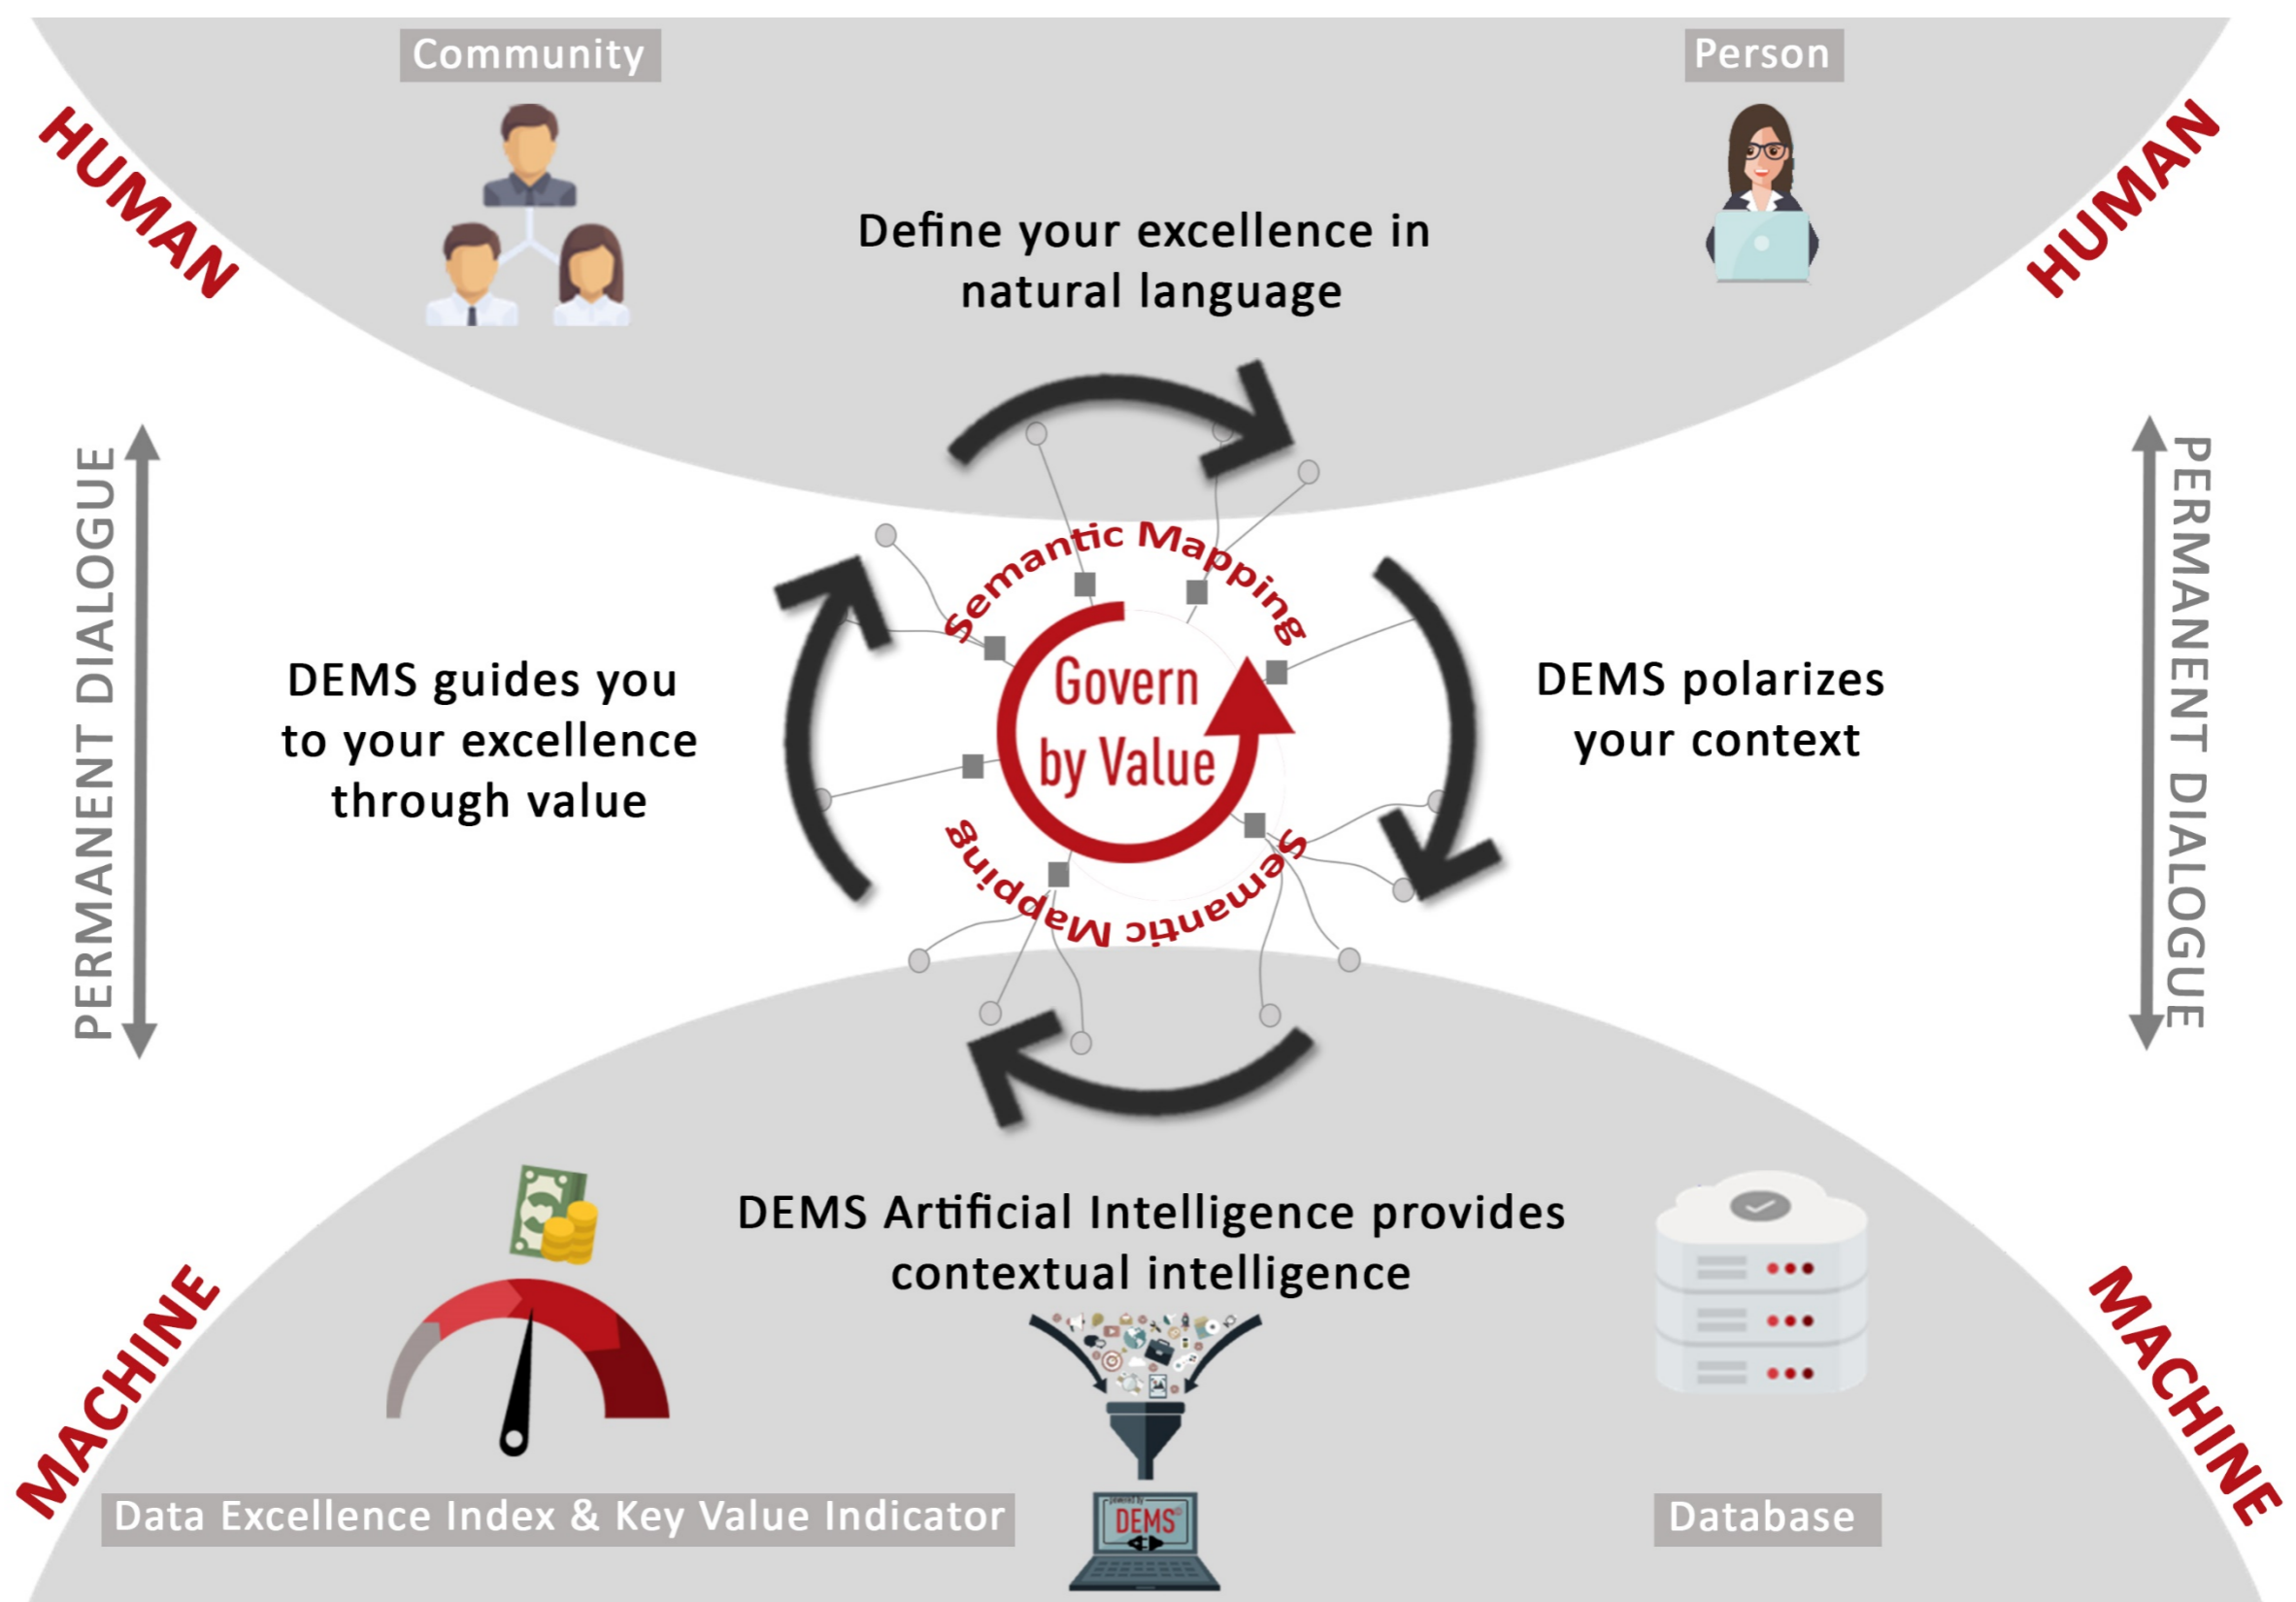

DEMS AI: THE DATA EXCELLENCE MANAGEMENT SYSTEM TO SERVE AND GUIDE A SOCIETY OF EXCELLENCE GOVERNED BY VALUE

MAXIMIZE THE BUSINESS VALUE OF ENTERPRISE
DATA

Dr. Walid el Abed

A NIXUS generation system to handle the paradox and empower sustainable value creation

‘Govern by value@’

The new paradigm shift

ALIGN YOUR PHYSICAL WORLD

GOVERN BY VALUE WITH LOV

DEMS ENABLES PERMANENT DIALOGUE WITH YOUR NATURAL LANGUAGE

ENJOY SWISS EXCELLENCE!

**WHO SAID DATA
ISN'T SEXY?**