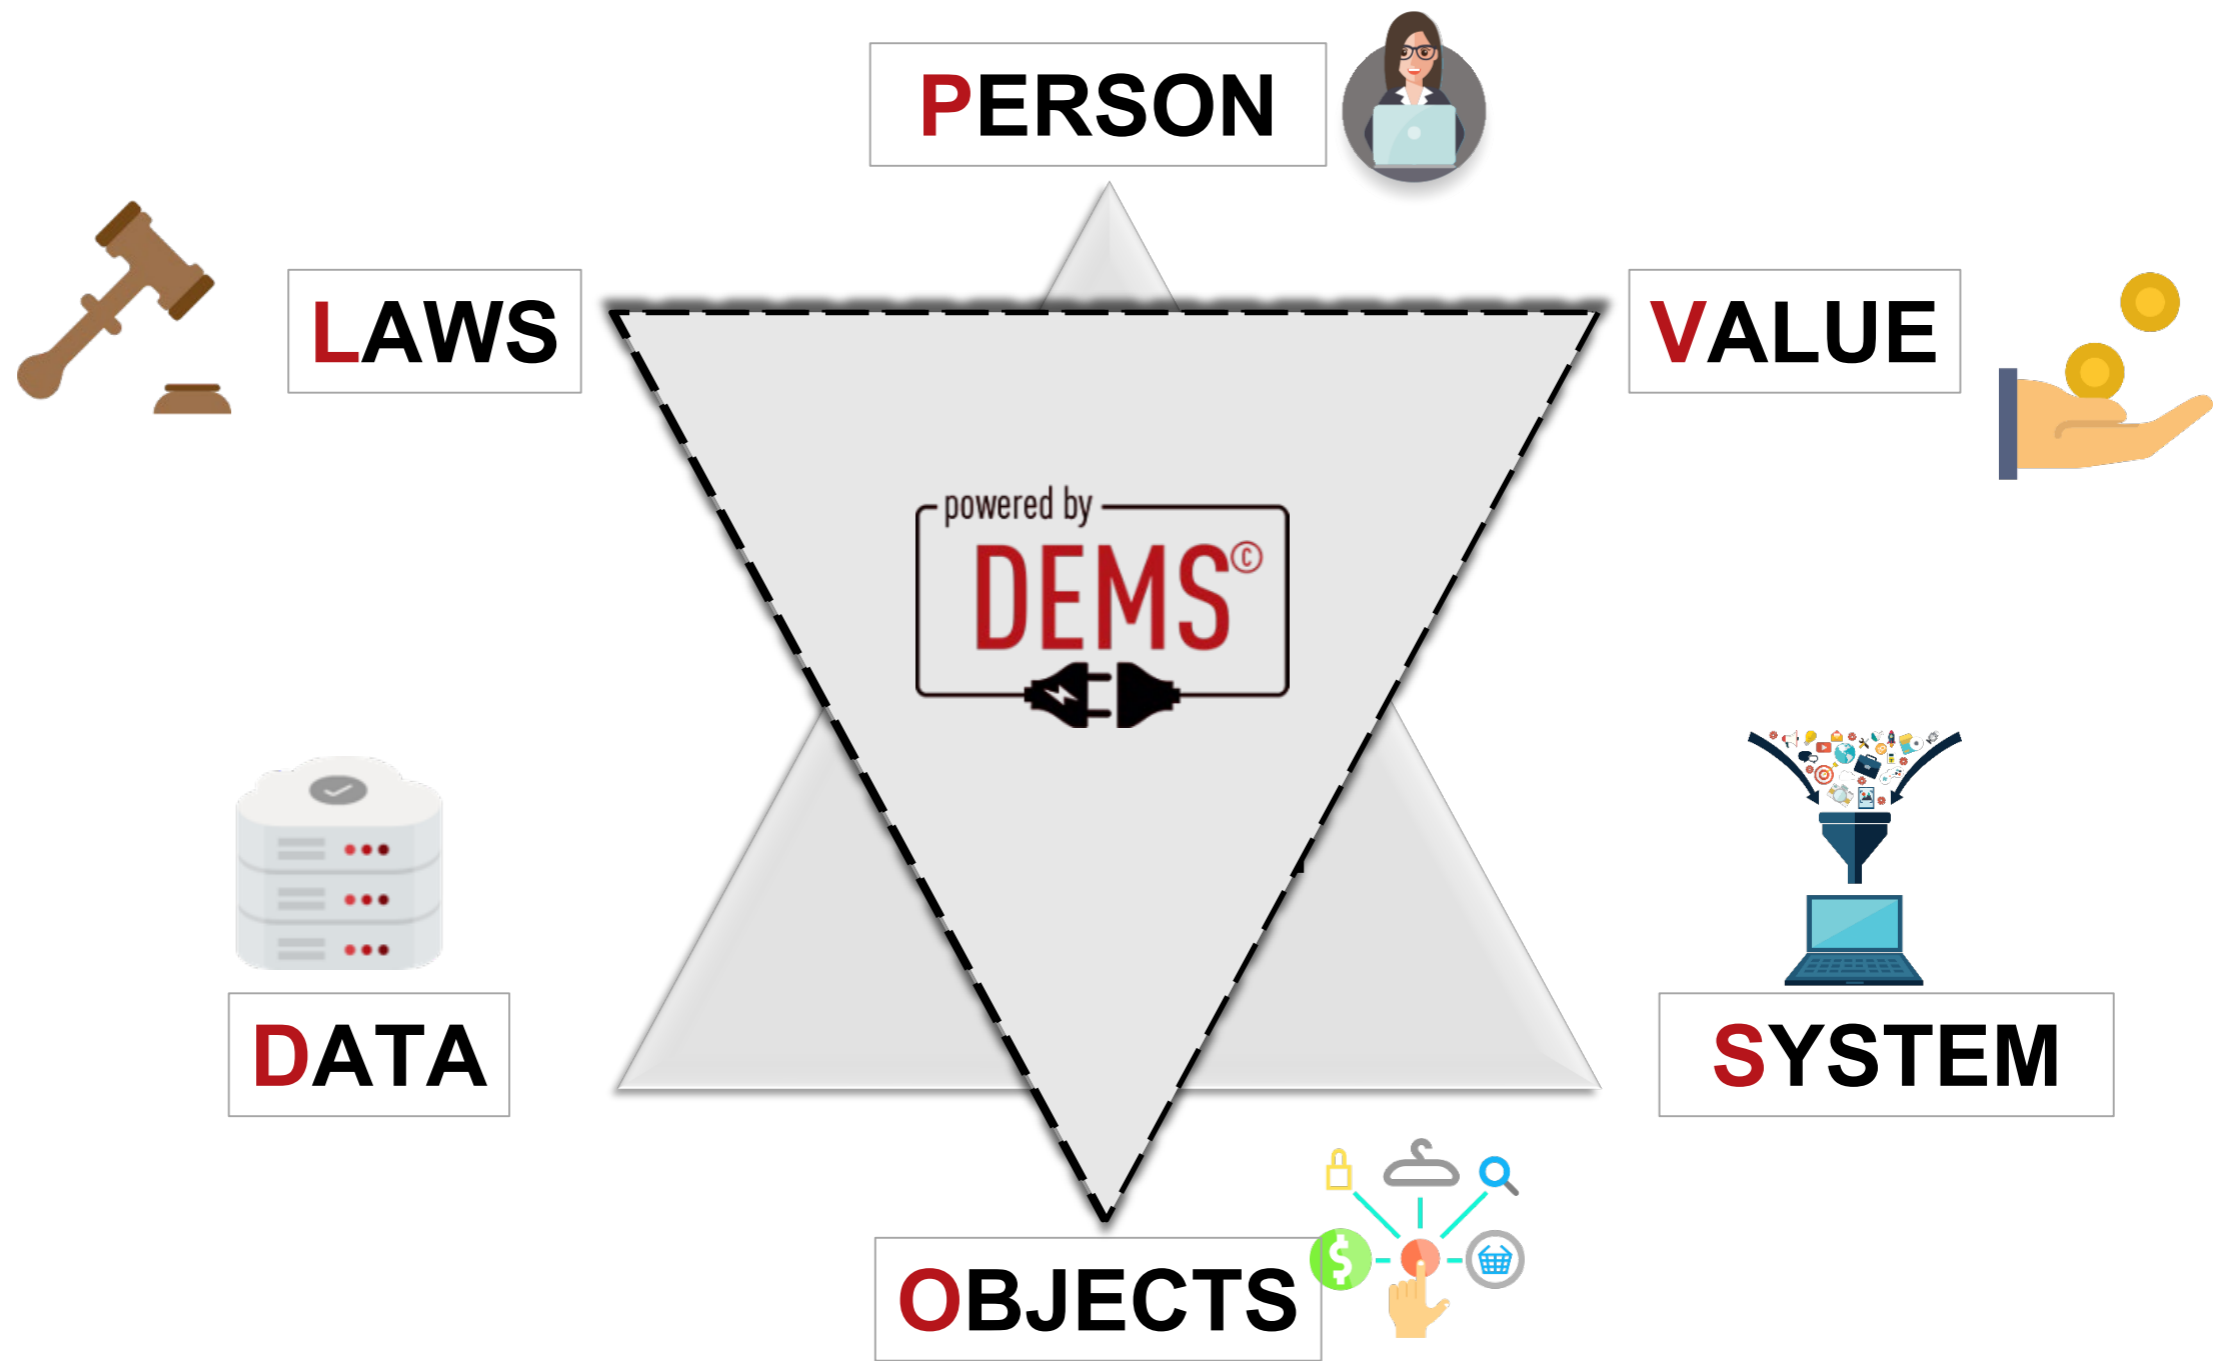

DEMS AI: THE DATA EXCELLENCE MANAGEMENT SYSTEM TO SERVE AND GUIDE A SOCIETY OF EXCELLENCE GOVERNED BY VALUE

MAXIMIZE THE BUSINESS VALUE OF ENTERPRISE
DATA

Dr. Walid el Abed

A NIXUS generation system to handle the paradox and empower sustainable value creation

‘Govern by value@’

The new paradigm shift

ALIGN YOUR PHYSICAL WORLD

GOVERN BY VALUE WITH LOV

DEMS ENABLES PERMANENT DIALOGUE WITH YOUR NATURAL LANGUAGE

ENJOY SWISS EXCELLENCE!

**WHO SAID DATA
ISN'T SEXY?**