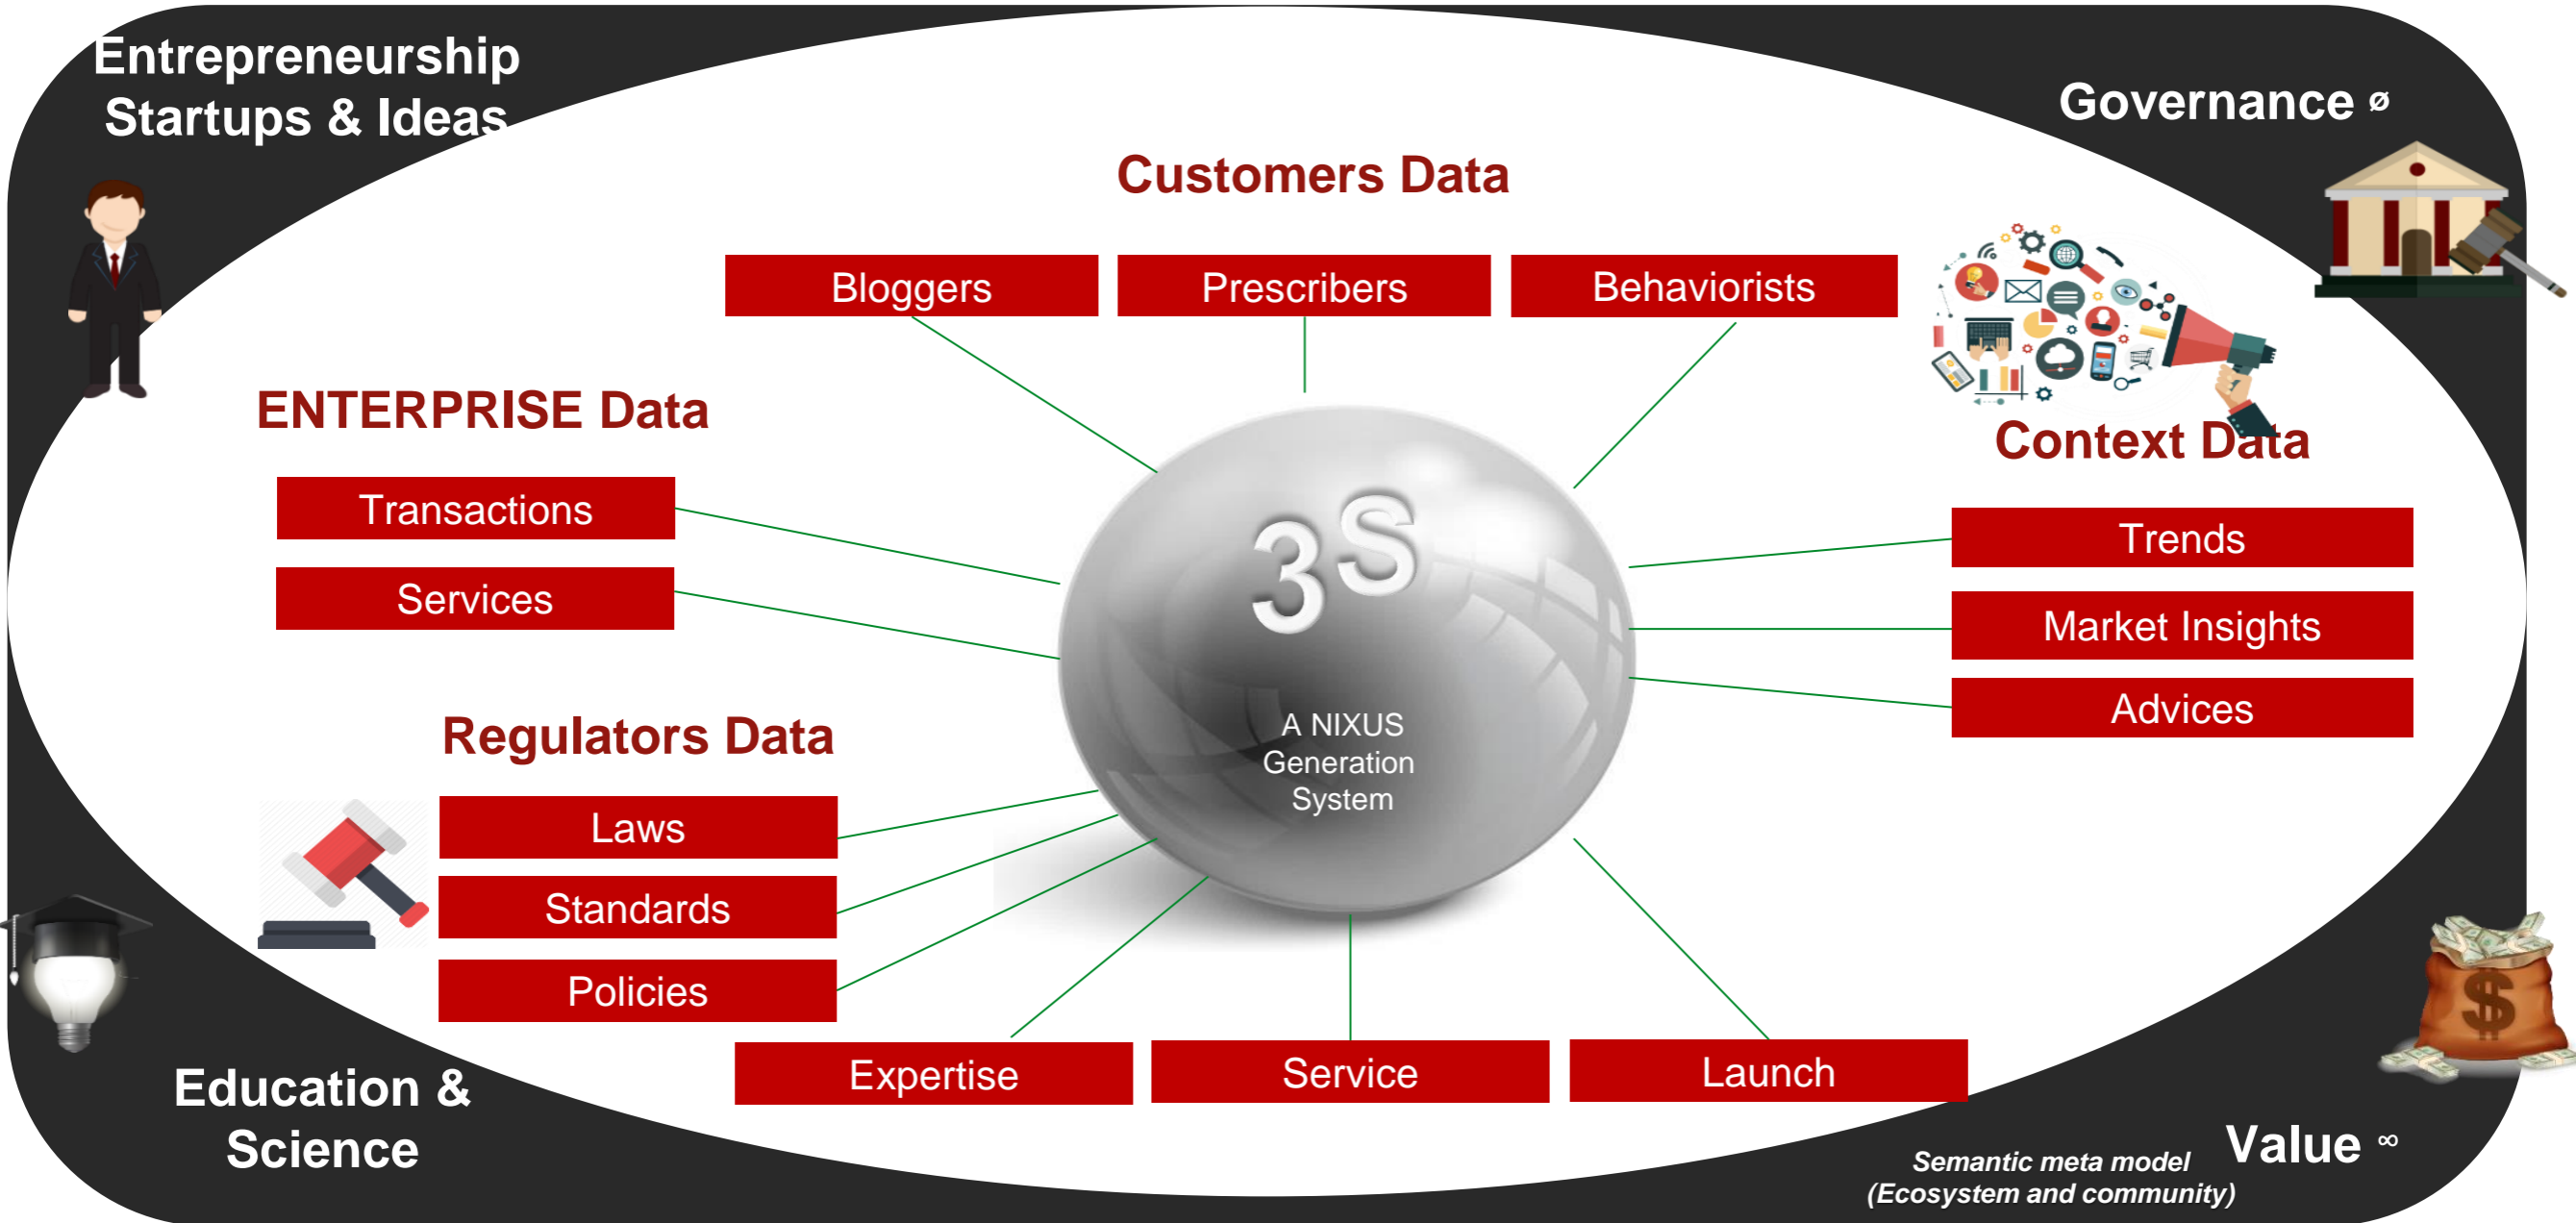

CONNECT BRAINS ACROSS THE VALUE ECOSYSTEM

MANAGE DATA AT SOURCE

SMARTLAND TO EXPLORE “EXPONENTIALITY”

SUSTAINABLE VALUE CREATION – (SIMPLIFY, STANDARDIZE AND SHARE) SHARE

THANK YOU

Website: www.globaldataexcellence.com