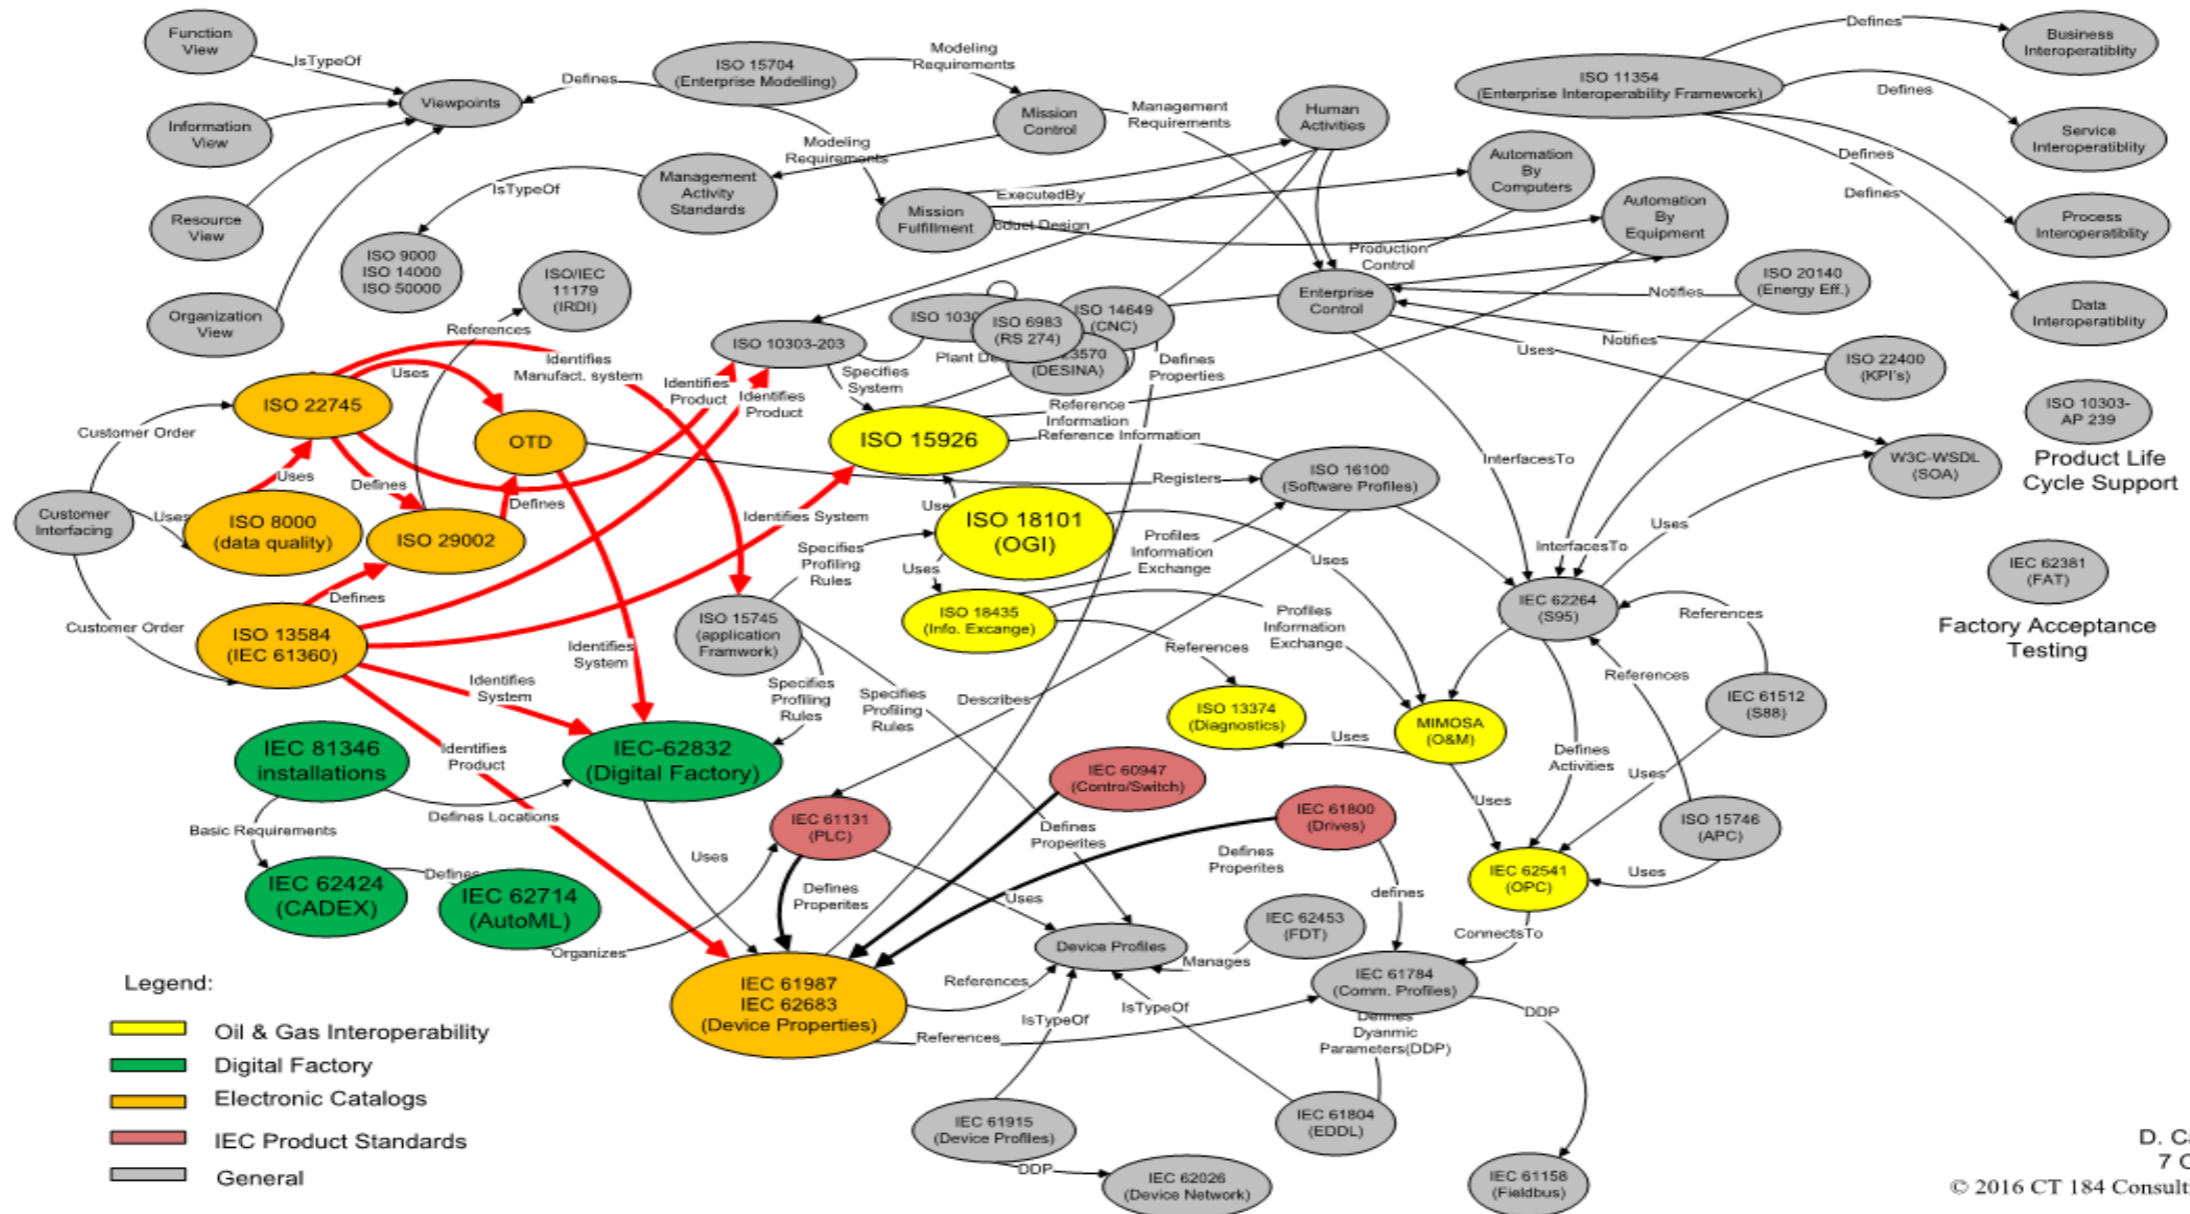

DIGITAL ENTERPRISE – 3^S

V-0.3
D. Camahan
7 Oct 2016
© 2016 CT 184 Consulting, LLC