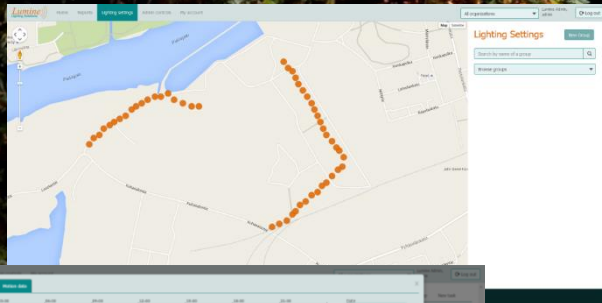

- International airports in Helsinki, Turku and Tampere

Picture: Janne Harju

Lumine Lighting Solutions

LUMINE IMPROVES ENERGY EFFICIENCY IN STREET LIGHTING BY ELIMINATING THE ILLUMINATION OF EMPTY STREETS