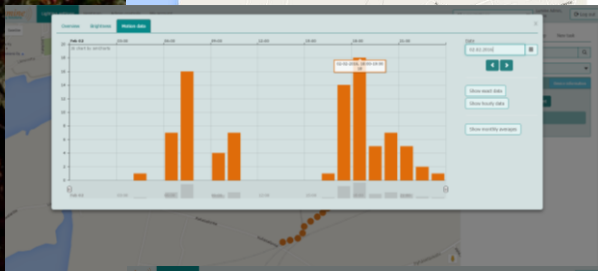

- International airports in Helsinki, Turku and Tampere

Picture: Janne Harju

Lumine Lighting Solutions

LUMINE IMPROVES ENERGY EFFICIENCY IN STREET LIGHTING BY ELIMINATING THE ILLUMINATION OF EMPTY STREETS