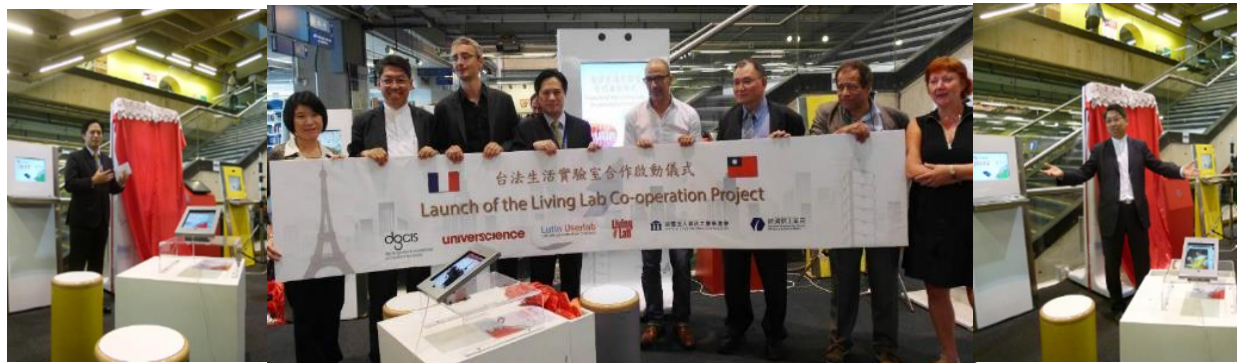

Open Innovation in Taiwan

Jeremy Shen
Economic Counsellor
Taipei Representative Office in the Netherlands

Session 6:
Open Innovation in a Digital World

Open Innovation Model Application

- ▶ Open innovation model is widely used in many application fields in Taiwan.
- ▶ Taiwan innovative programs in two major application sectors
 - **Manufacturing sector:**
Smart Machine, Green Energy industry, New Agriculture
 - **Service sector:**
Living Lab, Asian Silicon Valley, Medical Biotechnology Service

A Member of ENoLL

- ▶ The first European Living Lab Organization
- ▶ Establishment : 2006/11 Finland
- ▶ Headquarter : Belgium, Brussels
- ▶ Members : 395LLs (2016/08)
- ▶ ENoLL's goal is to provide companies / research groups with an experimental platform for testing the implementation of new technologies in communities, schools, public places, entire cities, etc.
- ▶ Allowing users in actual living environments, such as urban residents, working people, students, travelers, and consumers, to participate in technology testing work while simultaneously facilitating user-centric development of new technologies.

Taiwan

Taiwan & France Living Lab cooperation

- ▶ On **June 11 2014**, an opening ceremony was held in Paris to launch the cooperation project of "inMedia".
- ▶ Director-General of IDB in Taiwan **Ming-Ji Wu**, Director of Publishing and Innovative Media Content Division **Claude Farge**, Director of Lutin **Charles Tijus**, and Executive VP of III **Gary Gong** have attended the event.