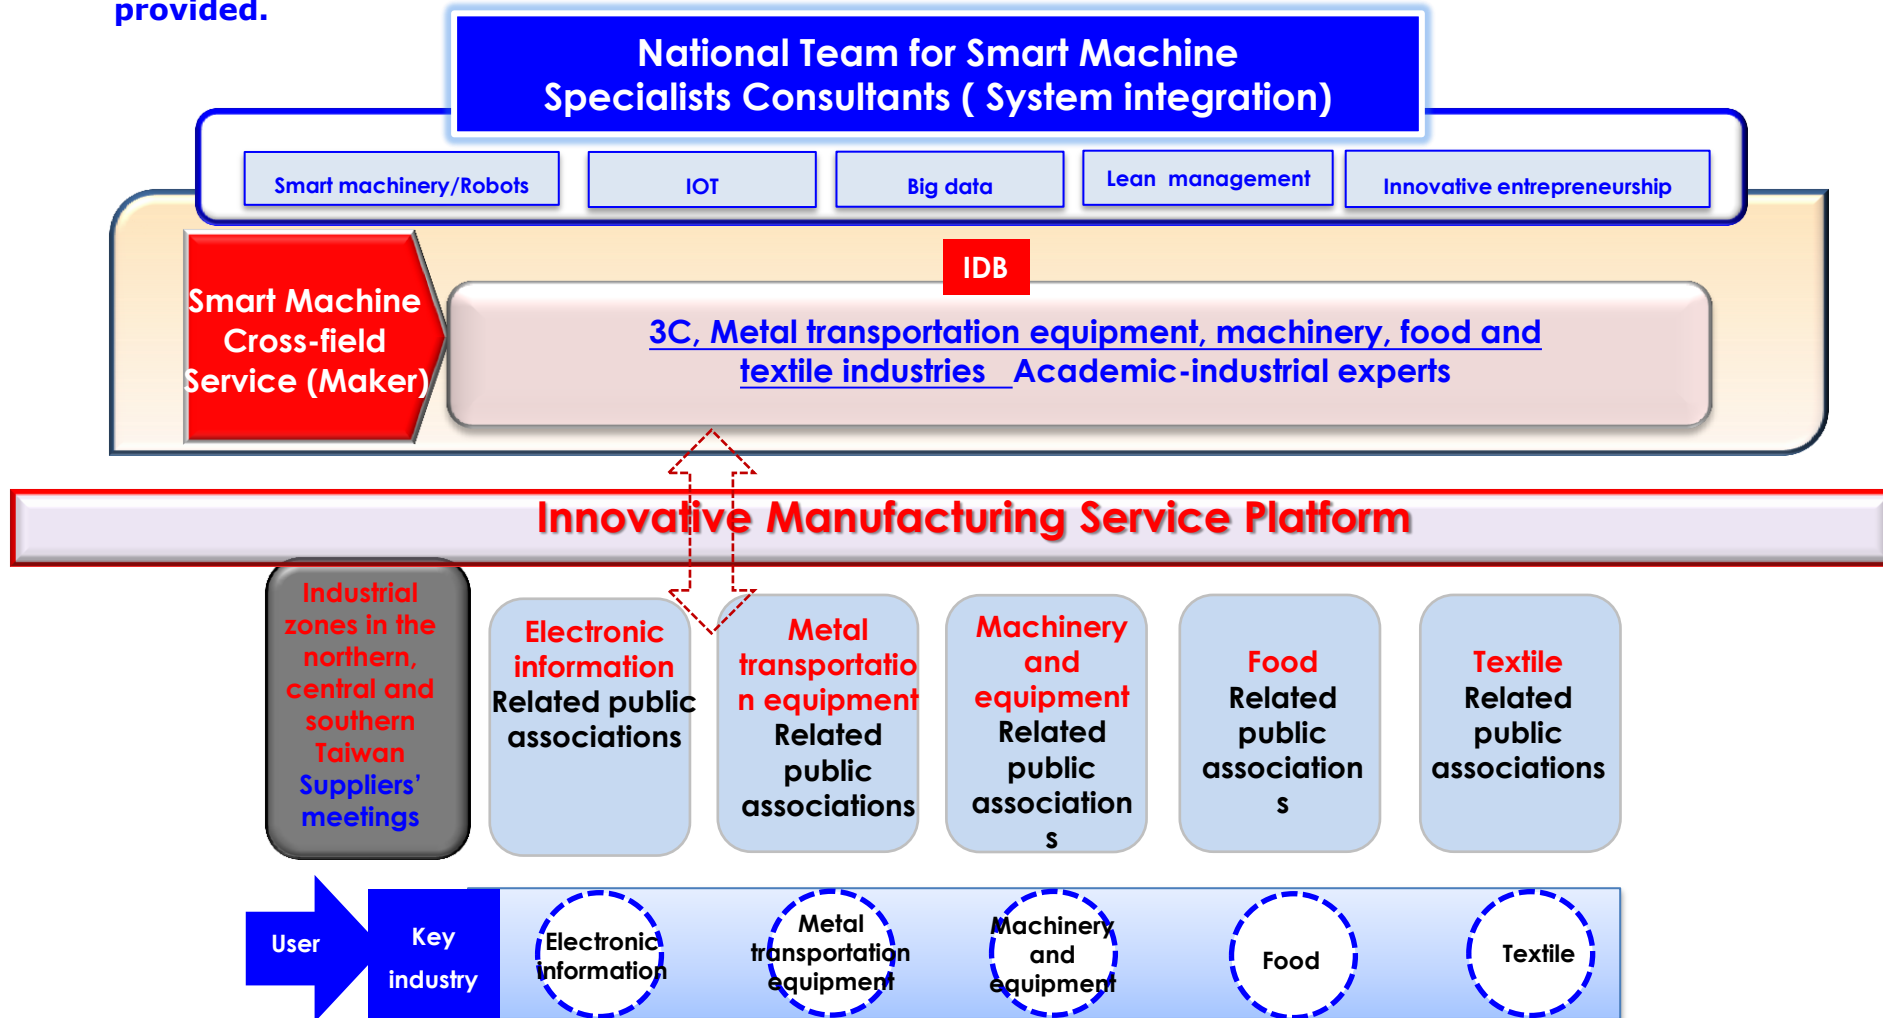

Open Innovation in Taiwan

Jeremy Shen
Economic Counsellor
Taipei Representative Office in the Netherlands

Session 6:
Open Innovation in a Digital World

Open Innovation Model Application

- ▶ Open innovation model is widely used in many application fields in Taiwan.
- ▶ Taiwan innovative programs in two major application sectors
 - **Manufacturing sector:**
Smart Machine, Green Energy industry, New Agriculture
 - **Service sector:**
Living Lab, Asian Silicon Valley, Medical Biotechnology Service

Smart Machine Program in Taiwan

Strategy for Smart Machine

- **Key industry cross-field service(Providers) + public association(Users) connections**
 - To establish “Cross-field service” integrating foundations/public associations as to strengthen **technology development and industrial alliances** and to establish an **overall solution**. Related service is provided.

Living Lab Taiwan

Living Lab Taiwan (1st & Biggest in Taiwan)

- ▶ III Living Lab started operation at **6/2008** in Taipei, joined in **ENoLL** in 2009 and became the **Effective member** in 2013.
- ▶ We have launched **50** innovative services covering **safety, tourism, healthcare, education, and convenience**, which are supported and recognized by the local township and leaders of the neighborhoods.
- ▶ We host Living Lab **Service Testing Award** every year for encouraging young parties to create and design new products/services.