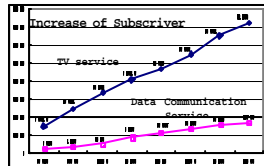

ICT

ICT Class in Elementary School