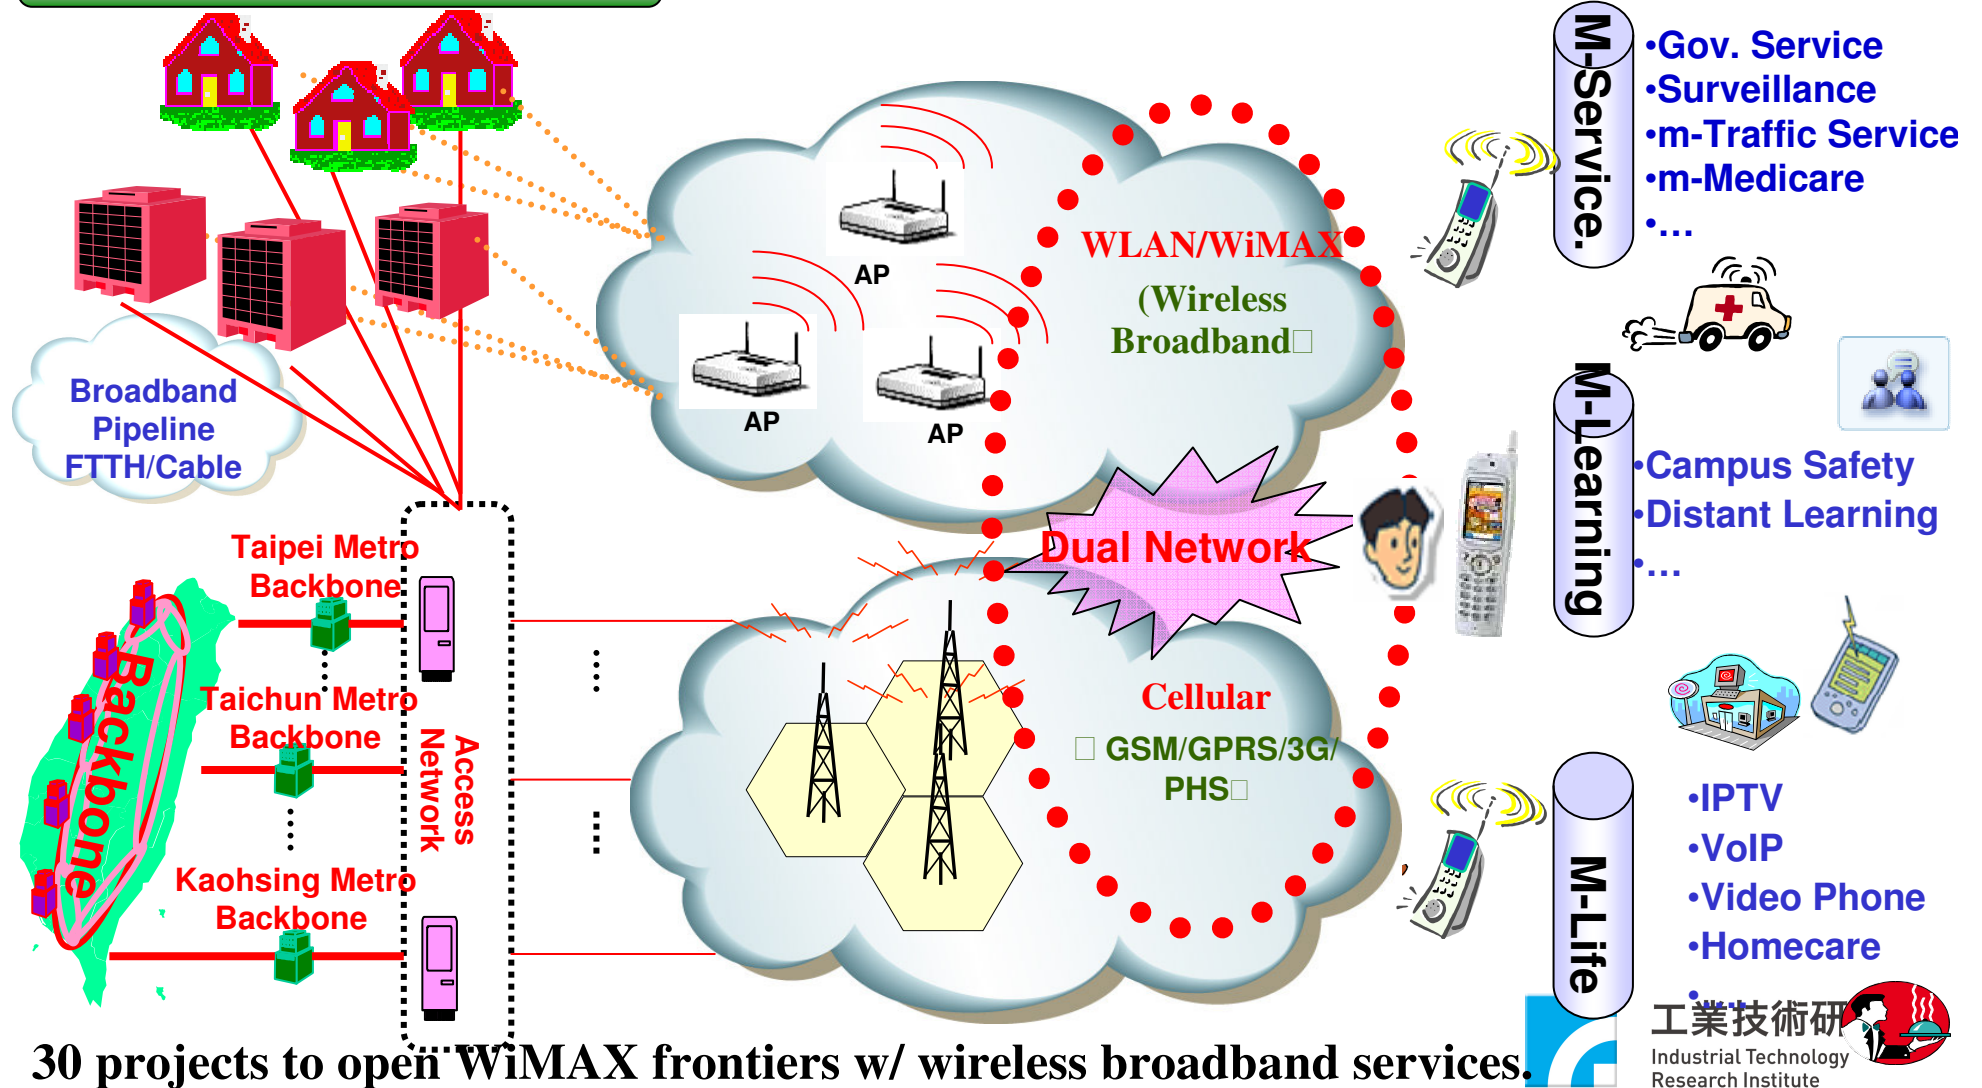

# M-Taiwan to Open Frontiers w/ Novel Services

1 Billion \$USD

Broadband Pipeline

220 Million \$USD

Mobile App. and WiMAX/WLAN-Cellular Dual Networks

30 projects to open WiMAX frontiers w/ wireless broadband services.

# M-Healthcare Applications

Tatung/NEC implement WiMAX system in Hualien County resolving the last-mile issue in remote areas

M-Security, M-Living, M-Commerce, Green applications are under deployment, citizens can benefit from these user-friendly services