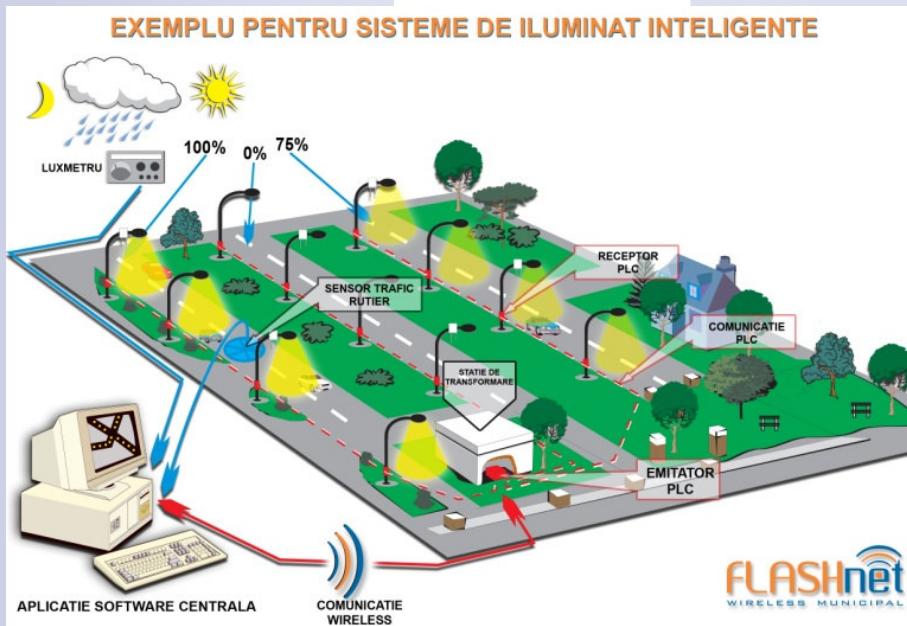

permanent electric energy for the wireless equipments and other devices placed on the public lamp posts

Solution – public lighting management system developed by FlashNet, which benefits both – Municipality and Wireless solution from Proxim

Municipality lowers the costs of the electric energy for public lighting by up to 30%, using an system which manages and controls the electricity also increasing the lifespan of the light bulbs.