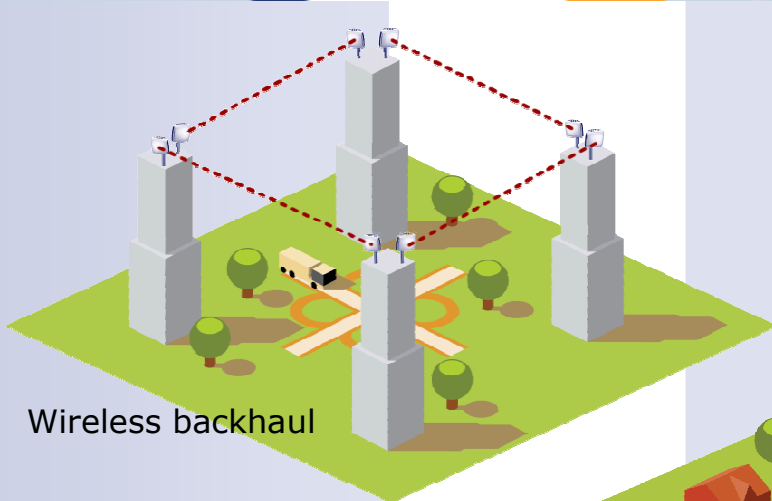

We are the only end-to-end, completely wireless company

- Wireless Backhaul
- Broadband Wireless Access
- Enterprise WLANs

End-to-End Wireless Solutions