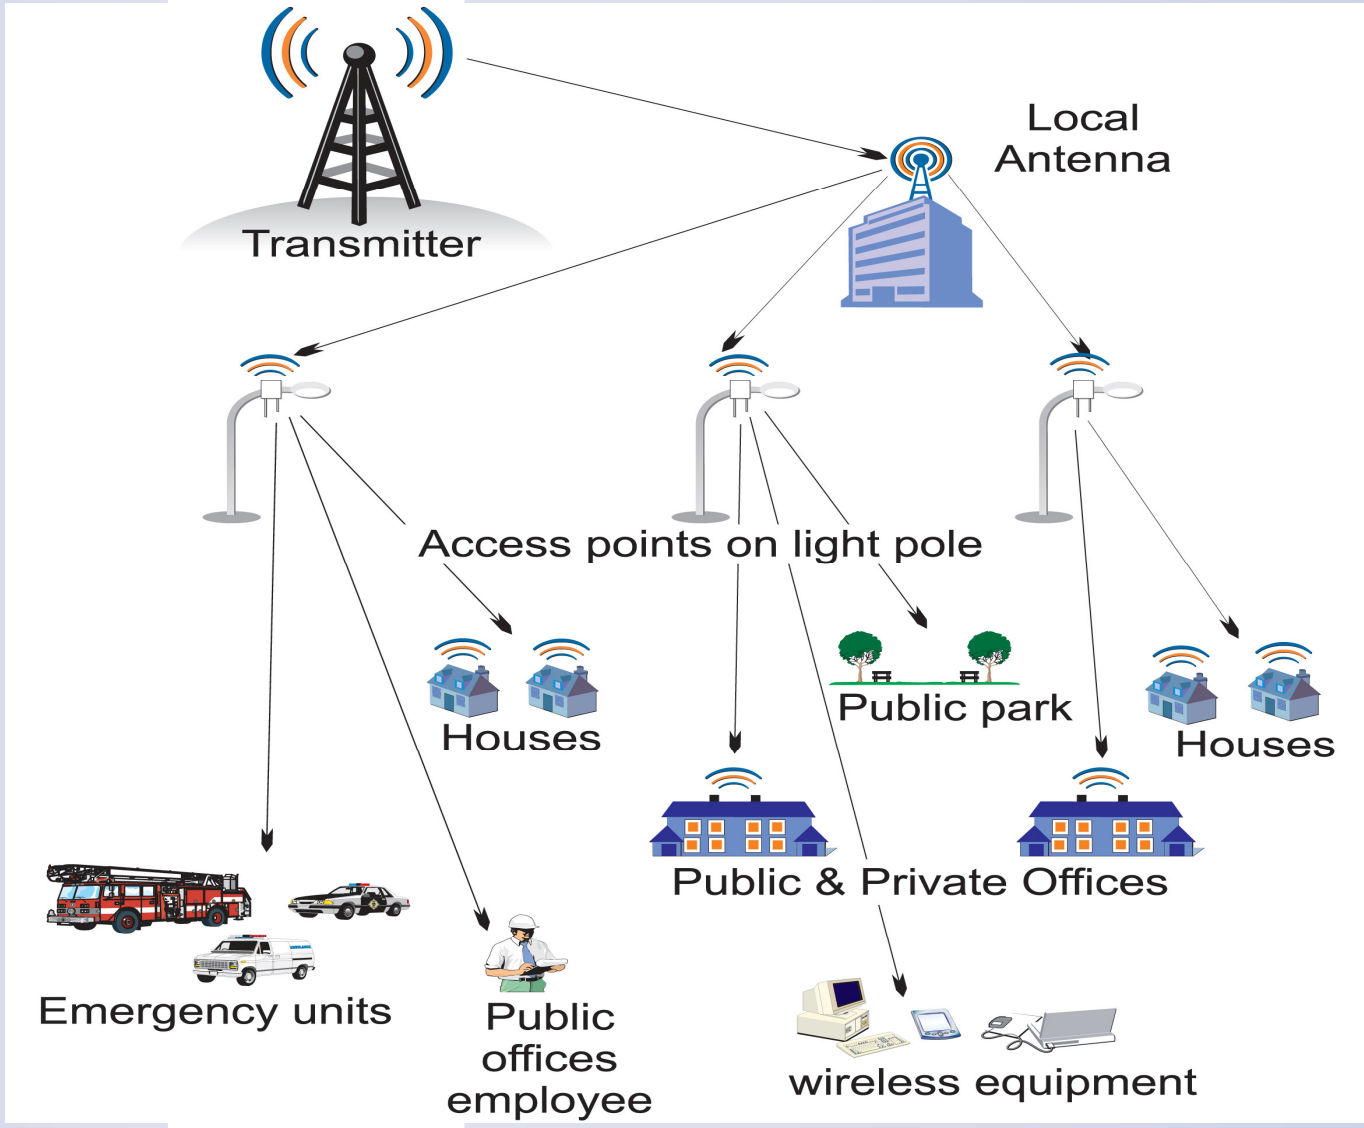

*We are the only end-to-end, completely wireless company*

- Wireless Backhaul
- Broadband Wireless Access
- Enterprise WLANs

End-to-End Wireless Solutions

- Use Wire wherever wires are available
- In areas without infrastructure, wireless investment is only a fraction of digging wires
  - > Use Wireless deployments on places without a wire
  - > Flexibility
  - > Easy to expand and fit changing needs
  - > Enables fast setup and teardown for special events or emergencies, etc
  - > Lower cost than laying wires or fiber
  - > Fast ROI

- Cellular Data, Voice & Video Backhaul
  - > Uses wireless as an alternative to backhaul the cellular voice video or data cell tower traffic back to the cellular network
- Last Mile Connectivity
  - > Wireless radios used in place of DSL or Cable to provide internet access to business or home
  - > Mobile communication f. e. for police and emergency teams,
- Security & Surveillance
  - > Any deployment where wireless radios are used to transport video from surveillance cameras mounted either indoors or outdoors
- Governmental Services
  - > eGovernment
  - > eHealth
  - > eLearning

Municipal Wireless deployed in the city of Brasov, Romania

**BRAȘOV**

Target was:

To install a city wide communication solution which is fast and easy to install, flexible and cost efficient

permanent electric energy for the wireless equipments and other devices placed on the public lamp posts