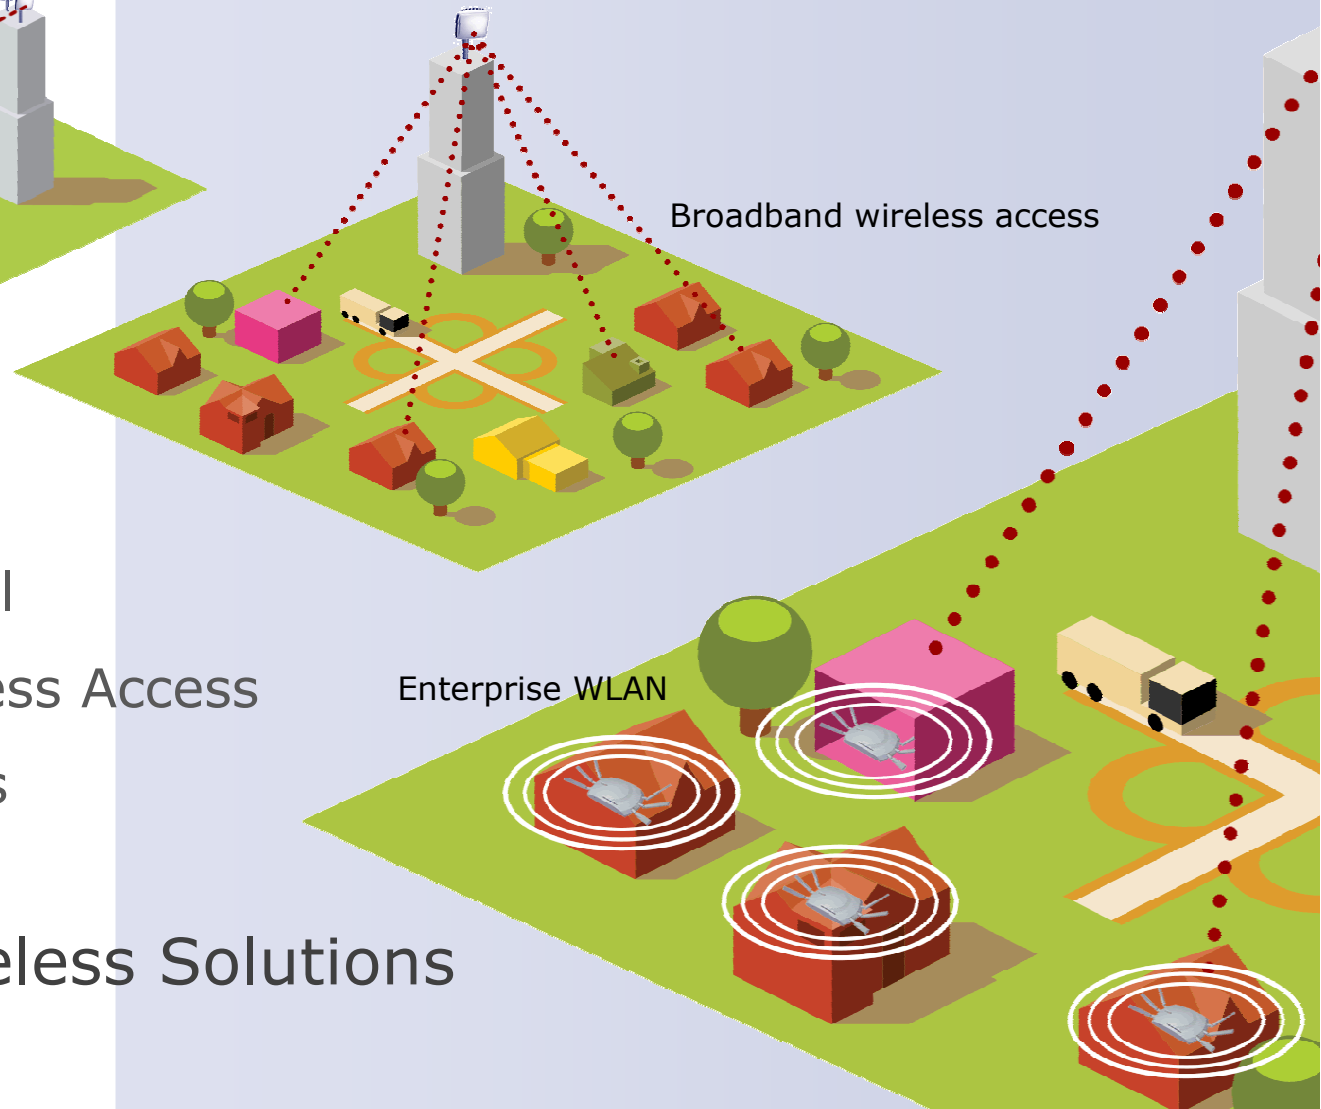

We are the only end-to-end, completely wireless company

- Wireless Backhaul
- Broadband Wireless Access
- Enterprise WLANs

End-to-End Wireless Solutions