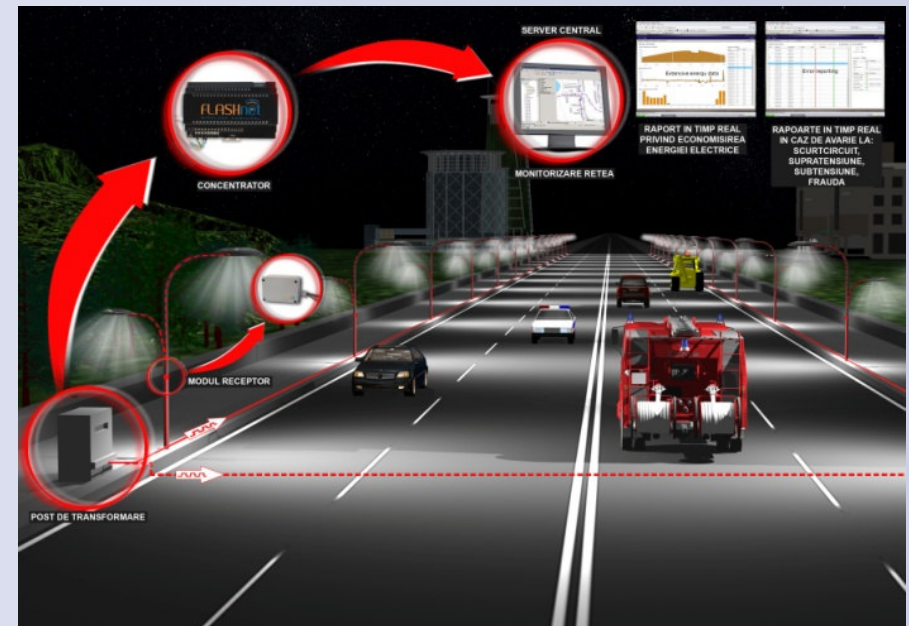

permanent electric energy for the wireless equipments and other devices placed on the public lamp posts

Solution – public lighting management system developed by FlashNet, which benefits both – Municipality and Wireless solution from Proxim

Municipality lowers the costs of the electric energy for public lighting by up to 30%, using an system which manages and controls the electricity also increasing the lifespan of the light bulbs.