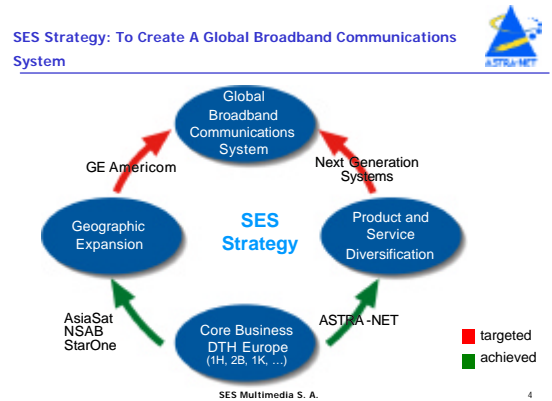

Shaping the future of broadband satellite communications

- SES Global, a newly-formed company headquartered in Luxembourg, to become the world's premier broadband satellite services provider, via the combination of SES and GE Americom, respectively third and fifth-largest satellite operators in terms of commercial revenues worldwide
- SES Global to acquire 100% of GE Americom stock and other assets for a consideration of US$ 5 bn

Shaping the future of broadband satellite communications

- GE Capital to hold a strategic stake of 25.1% economic and 20.1% voting in SES Global
- SES Global financially strong: proforma 2000 revenues of EUR 1.410bn (US$ 1.283bn), EBITDA of EUR 1.179bn (US$ 1.073bn) and EBITDA margins in excess of 80%
- SES Global to finance transaction through a combination of debt and new equity, combined with listing on a US stock exchange
- Transaction subject to regulatory approvals