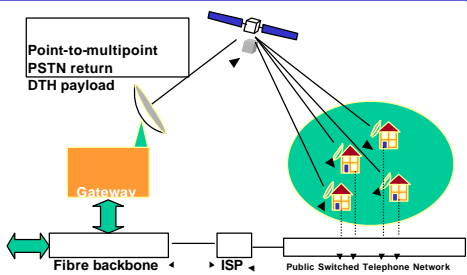

GLOBAL APPLICATIONS AND SERVICES The broadcast/multicast model