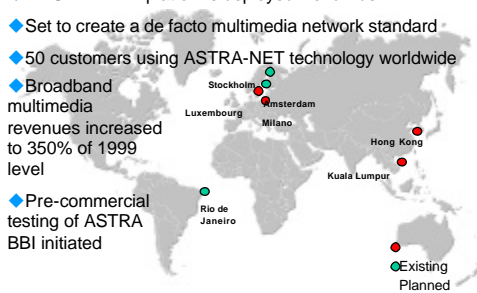

SES Multimedia S. A.

16

GLOBAL APPLICATIONS AND SERVICES The broadcast/multicast model

SES Multimedia S. A.

17

SES Group multimedia growth

- ◆ 4 ASTRA-NET platforms deployed worldwide
- ◆ Set to create a de facto multimedia network standard
- ◆ 50 customers using ASTRA-NET technology worldwide
- ◆ Broadband multimedia revenues increased to 350% of 1999 level
- ◆ Pre-commercial testing of ASTRA BBI initiated