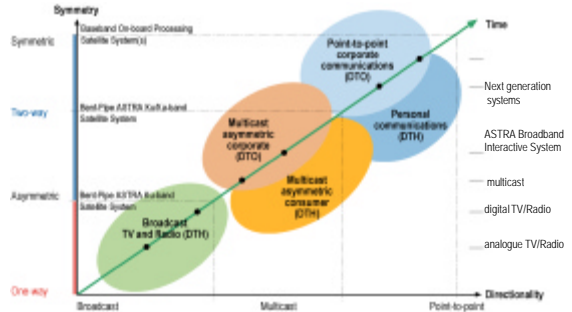

Transaction Rationale

- Satellite industry in transition
  - Consolidation
  - Globalization
  - Key growth potential in global broadband satellite services
- Transaction enables SES Global to achieve global scale
  - First truly global network of leading regional satellite systems
  - Enhance leadership position in value added data services
  - Benefit from synergy potential in fleet deployment and operations management
- SES Global poised to capitalize on growth markets in DTH, cable feed and broadband services

SES Multimedia S. A.

7

SES Strategy: Broadband Infrastructure for a Global Communications Network