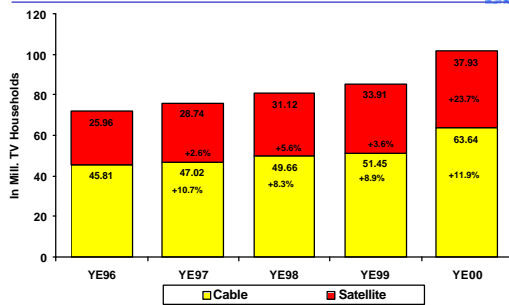

Cable and Satellite Reception in Europe