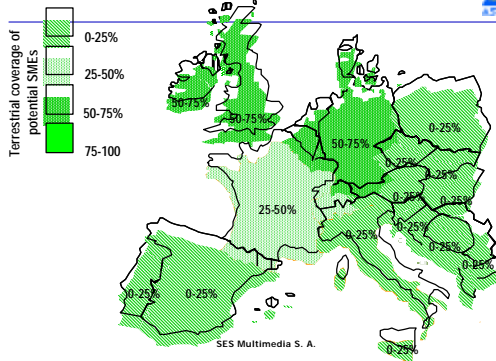

14

Across Europe, competitive terrestrial offering will be accessible to SOHOs and SMEs by 2005