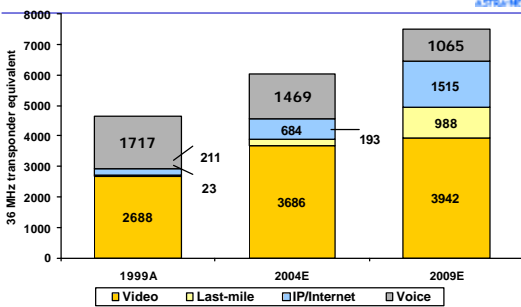

Global Transponder Use