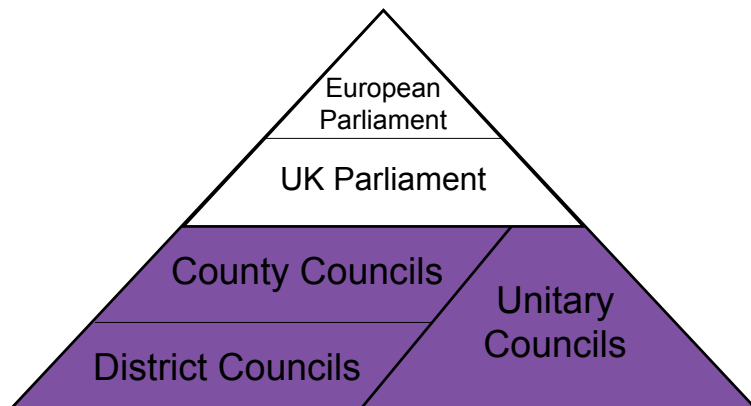

National Project for Local e-Democracy

Office of the Deputy Prime Minister, UK

What is e-Democracy?

e-Democracy is...

- e-voting
- e-political campaigning
- **e-participation**

What is e-Democracy?

A project enhances democracy if it:

- supports representative democracy
- engages citizens
- makes decision-making transparent
- manages conflict as well as consensus
- improves political equality
- increases community control

Local e-Democracy in the UK