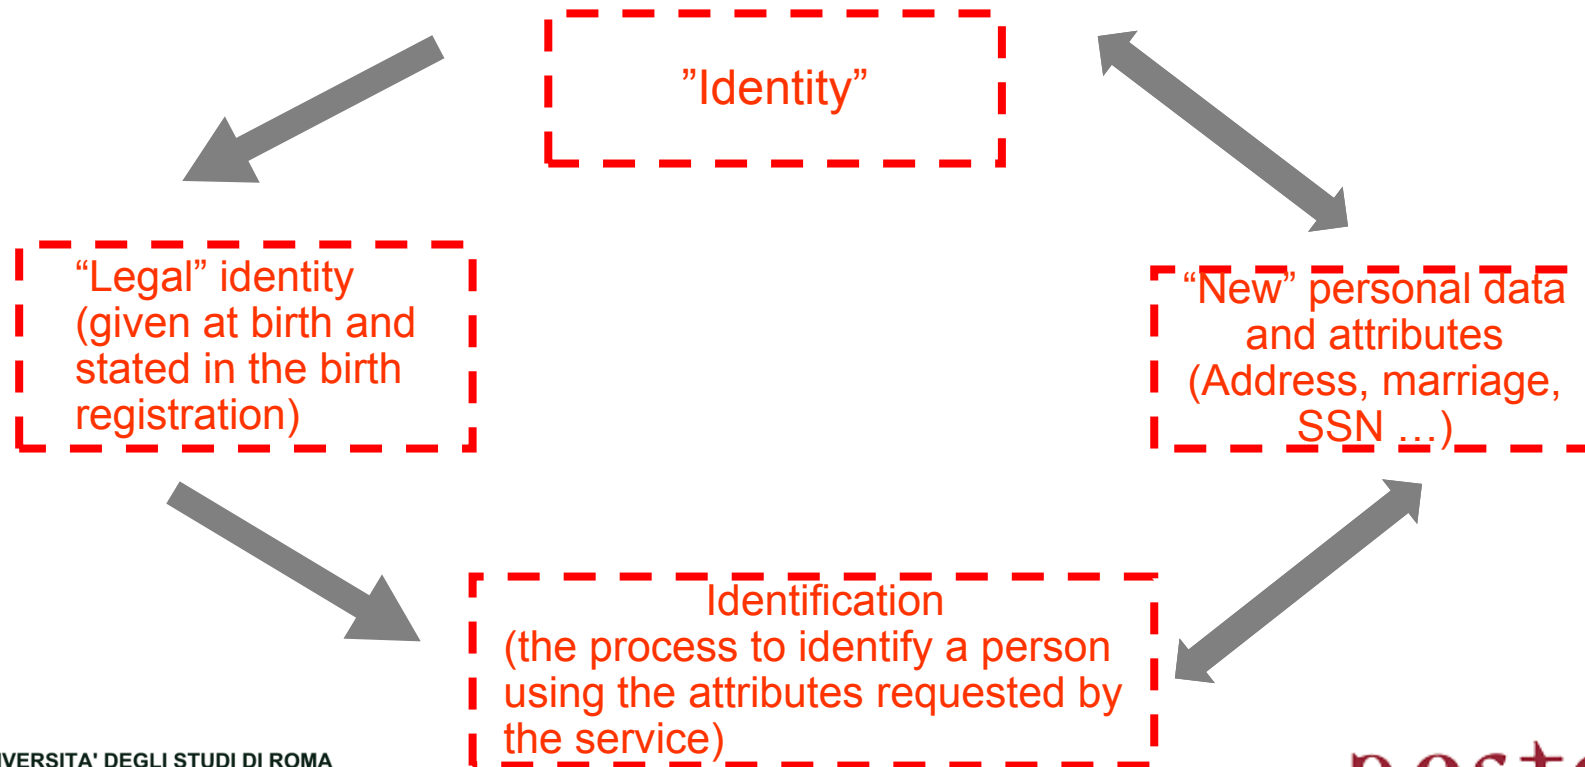

## Collaborative Government

---

Nestor Lab. – University of Rome “Tor Vergata”

Nestor is a Research Laboratory (President: Prof. Maurizio Talamo) involved in:

- Large scale projects involving complex business processes between thousands of independent organizations (public and private)
- Privacy , Security, Data protection and preservation
- eID
- Multimedia

## Collaborative Government

---

User identification is the first step to assure e-Gov or e-Business services

But ...

### What is the “identity”?